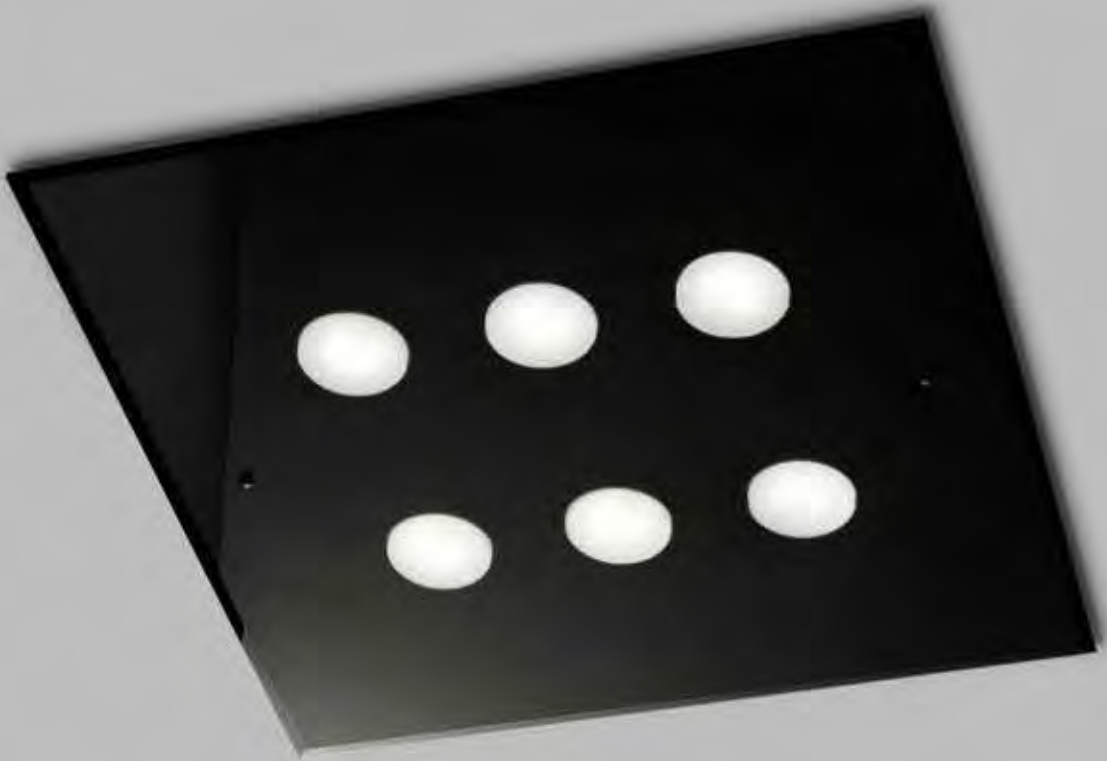

DADO

Art. 259.360.03 LED
Plafoniera/Ceiling lamp
L 60 x 60 x H 3 cm
6 x 7W GX53

Struttura in vetro/Glass frame.

Art. 259.360.01
vetro specchiato
mirror glass

Art. 259.360.02
vetro bianco
white glass

Disponibili altri colori su richiesta.
Custom colours available upon request.

Art. 259.160 LED
Sospensione/Suspension
L 60 x 60 x H max 100 cm
6 x 7W GX53

Struttura in vetro/Glass frame.

Art. 259.160.01
vetro specchiato
mirror glass

Art. 259.160.02
vetro bianco
white glass

Art. 259.160.03
vetro nero
black glass

Disponibili altri colori su richiesta.
Custom colours available upon request.