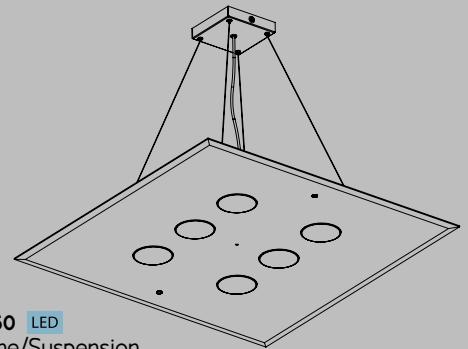

DADO

Art. 259.360.03 LED
Plafoniera/Ceiling lamp
L 60 x 60 x H 3 cm
6 x 7W GX53

Struttura in vetro/Glass frame.

Art. 259.360.01
vetro specchiato
mirror glass

Art. 259.360.02
vetro bianco
white glass

Disponibili altri colori su richiesta.
Custom colours available upon request.

Art. 259.160 LED
Sospensione/Suspension
L 60 x 60 x H max 100 cm
6 x 7W GX53

Struttura in vetro/Glass frame.

Art. 259.160.01
vetro specchiato
mirror glass

Art. 259.160.02
vetro bianco
white glass

Art. 259.160.03
vetro nero
black glass

Disponibili altri colori su richiesta.
Custom colours available upon request.