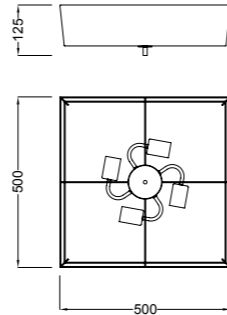

REF.0785/0935 Plafón - Ceiling Lamp

0785

E27 MAX 4x20W - 220/240V (no incl.)

Pantalla negra - Black shade

Cromo - Chrome

0935

E27 MAX 4x20W - 220/240V (no incl.)

Pantalla crema - Cream shade

Cromo - Chrome