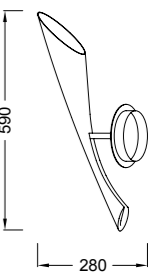

REF.0923PU Aplique - Wall Lamp

E27 MAX 1x13W - 220/240V (no incl.)

Polímero Blanco - White Polymer