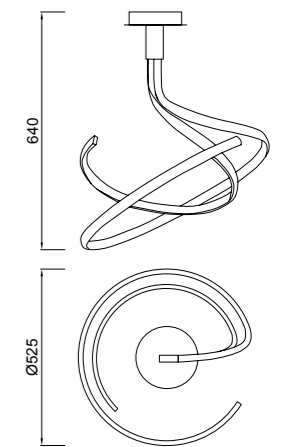

REF.4998 DIMMABLE

LED 50W 3000K 4000lm - 220/240V

- Plata - Silver
- Cromo - Chrome
- Difusor Acrílico - Acrylic Diffuser