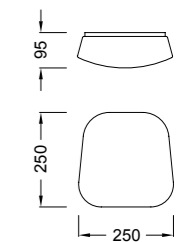

REF.3769

LED 1x12W 5000K 1200lm - 110/240V
Difusor Acrílico - Acrylic Diffuser