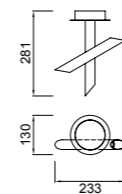

REF.5770 DIMMABLE Colgante - Pendant Lamp

- LED 30W 3000K 2700lm - 220/240V
- Metal Bronce Texturizado - Textured Bronze Metal
- Cable Transparente - Translucid Wire

REF.5771 DIMMABLE Semi Plafón - Semi Ceiling Lamp

- LED 30W 3000K 2700lm - 220/240V
- Metal Bronce Texturizado - Textured Bronze Metal

REF.5772 Plafón - Ceiling Lamp

- LED 9W 3000K 800lm - 100/240V
- Metal Bronce Texturizado - Textured Bronze Metal

REF.5773 Aplique - Wall Lamp

- LED 12W 3000K 1800lm - 100/240V
- Metal Bronce Texturizado - Textured Bronze Metal

REF.5774 Aplique - Wall Lamp

- LED 6W 3000K 540lm - 100/240V
- Metal Bronce Texturizado - Textured Bronze Metal

REF.5777 Sobremesa - Table Lamp

- LED 9W 3000K 800lm - 220/240V
- Metal Bronce Texturizado - Textured Bronze Metal
- Cable Negro - Black Wire

REF.5775 DIMMABLE Pie de salón - Floor Lamp / REF.5776 DIMMABLE Pie de Lectura - Reading Floor Lamp

- LED 15W 3000K 1350lm - 220/240V
- Metal Bronce Texturizado - Textured Bronze Metal
- Cable Negro - Black Wire

- LED 9W 3000K 800lm - 220/240V
- Metal Bronce Texturizado - Textured Bronze Metal
- Cable Negro - Black Wire