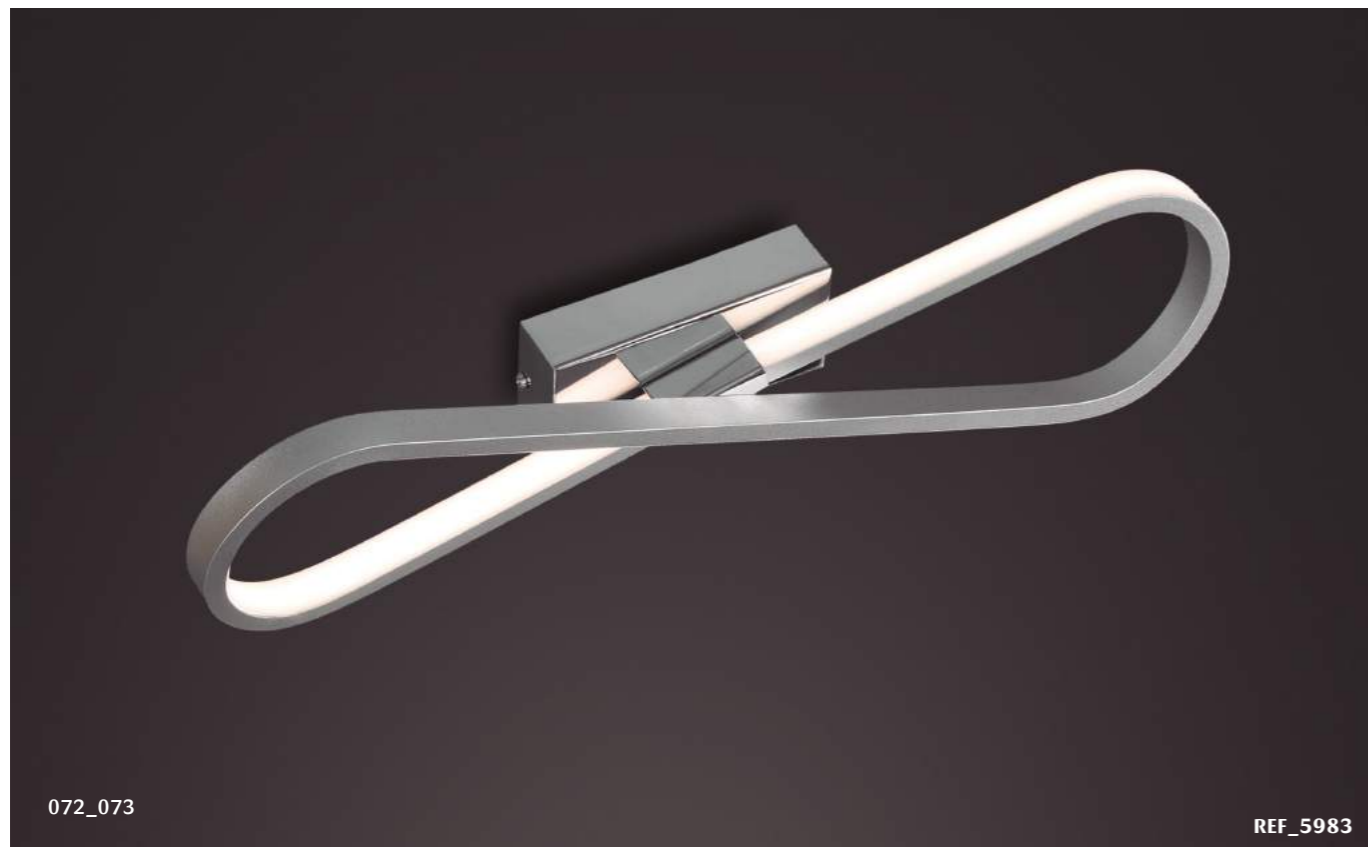

REF_5870

072_073

REF_5983