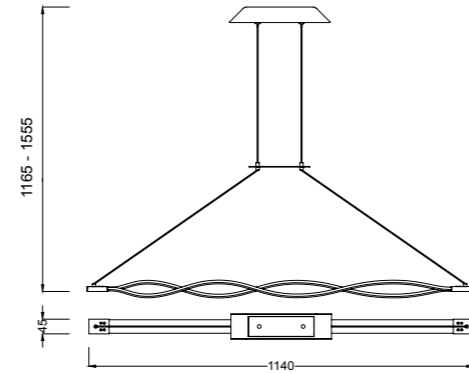

REF.4860-4864 DIMMABLE Colgante - Pendant Lamp

REF.4860

LED 36W 3000K 2520lm - 220/240V

- Plata - Silver
- Cromo - Chrome
- Difusor Acrílico - Acrylic Diffuser

REF.4864 DIMMABLE

LED 36W 3000K 2520lm - 220/240V

- Plata - Silver
- Cromo - Chrome
- Difusor Acrílico - Acrylic Diffuser