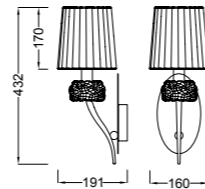

REF.4635/4735 Aplique - Wall Lamp

4635

E14 MAX 1x13W - 220/240V (no incl.)

Pantalla blanca - White shade

Cromo - Chrome

4735

E14 MAX 1x13W - 220/240V (no incl.)

Pantalla blanca - White shade

Cuero - Antique brass