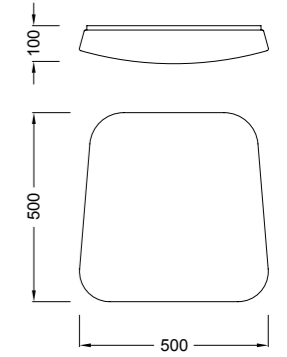

REF.3764

LED 1x28W 5000K 2800lm - 220/240V
Difusor Acrílico - Acrylic Diffuser