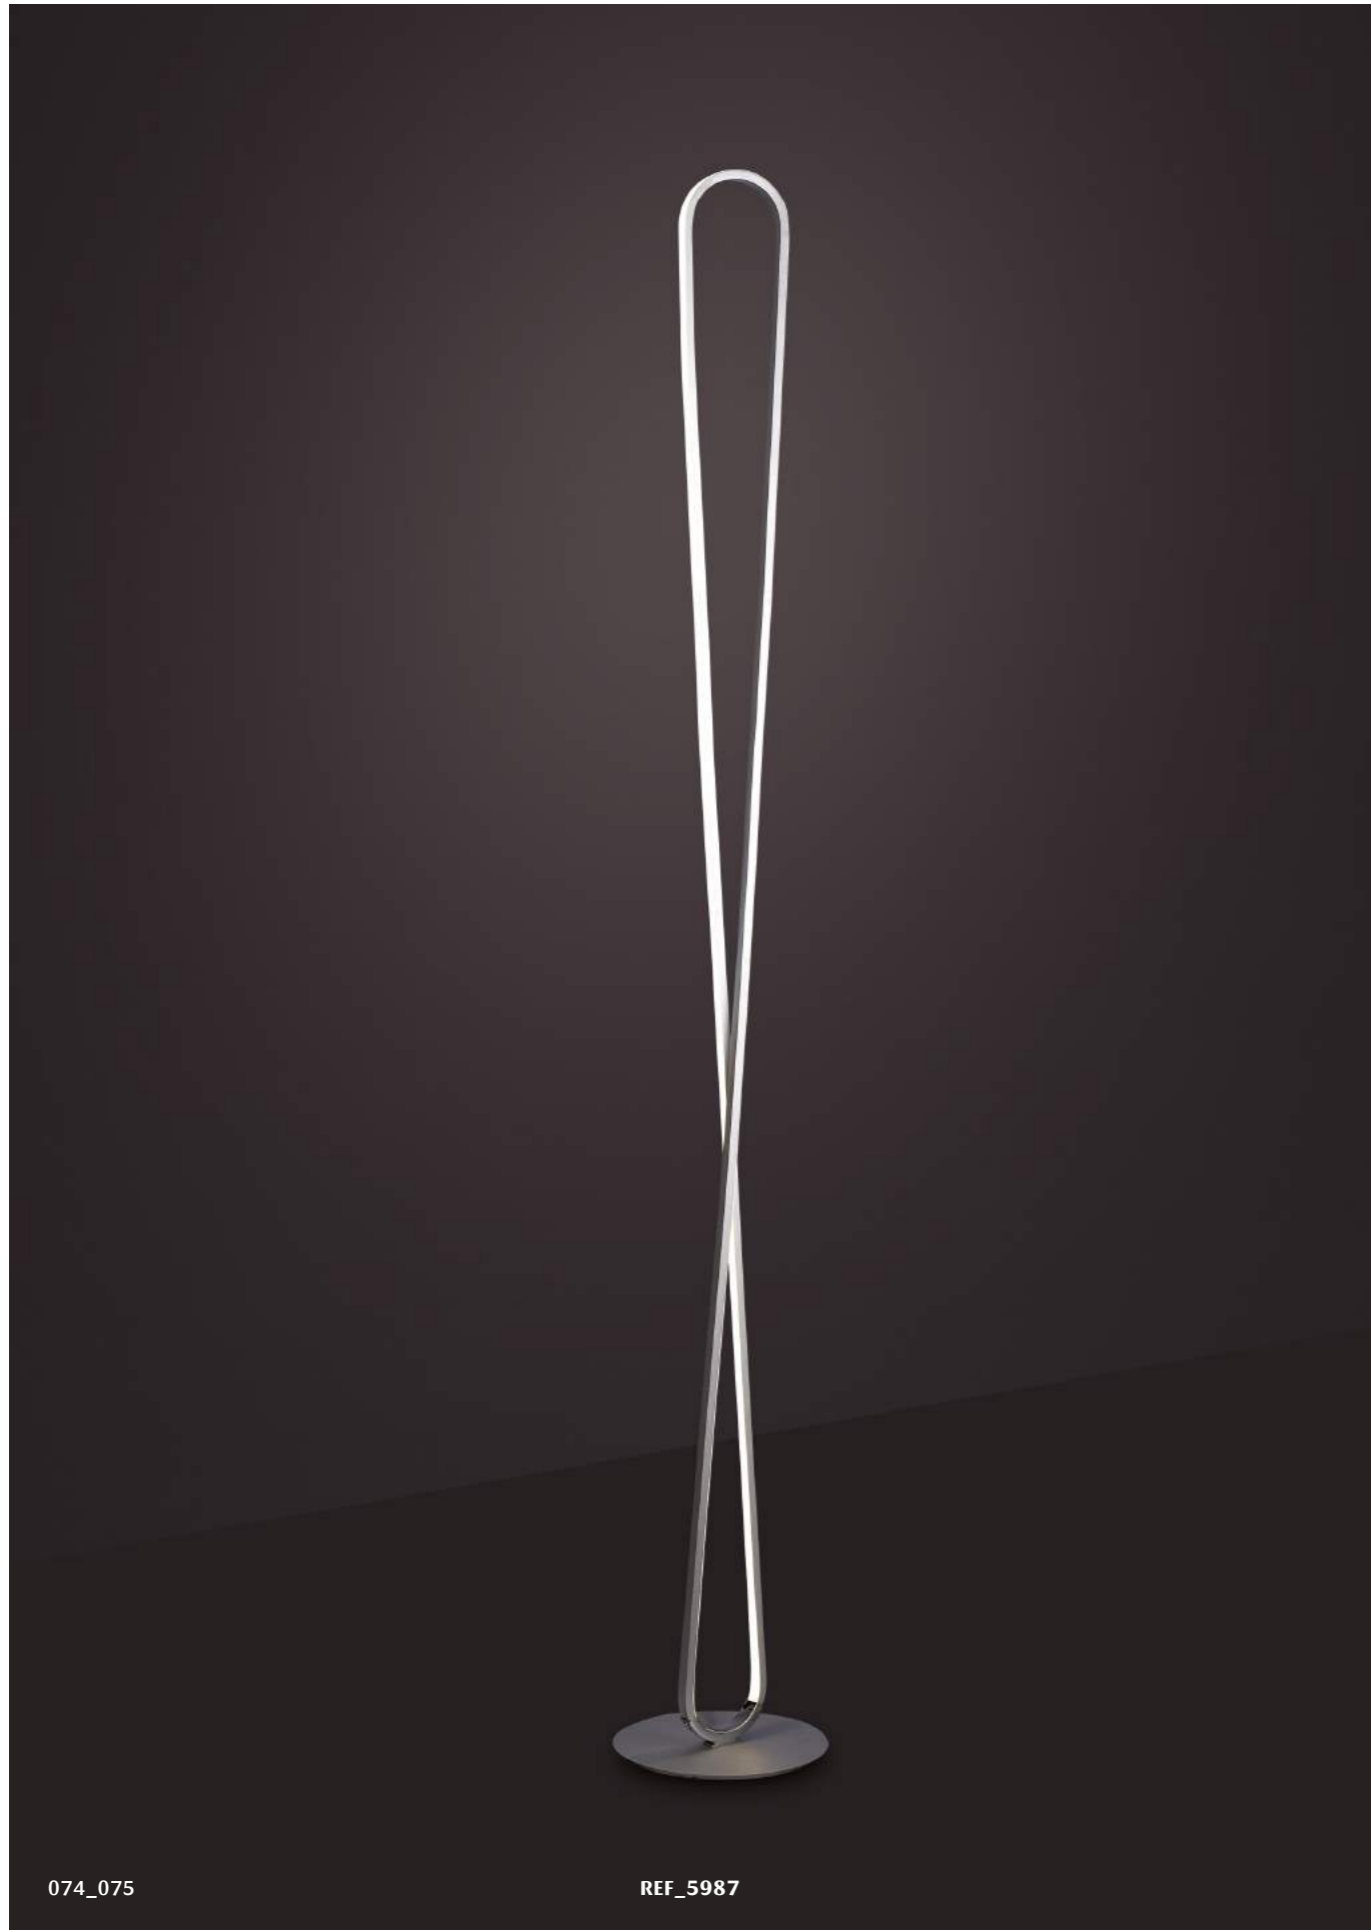

074_075

REF_5987