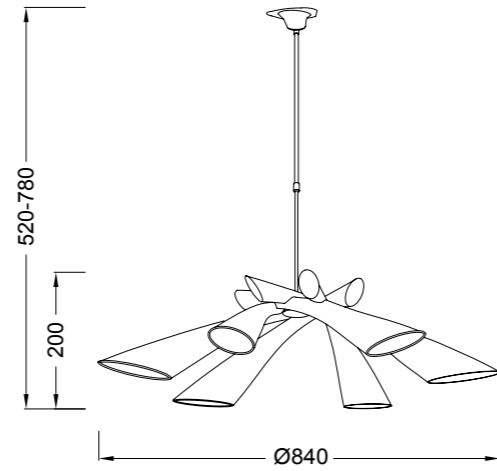

REF.0920PU Lámpara - Chandelier

E27 MAX 6x13W - 220/240V (no incl.)

Polímero Blanco - White Polymer