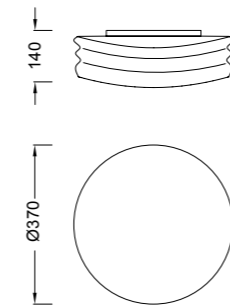

REF.3624 Plafón/Aplique - Ceiling/Wall Lamp

E27 MAX 2x20W - 220/240V (no incl.)

Cristal Opal - Opal Glass

Cromo - Chrome