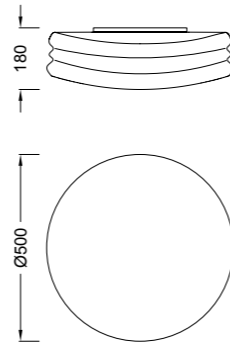

REF.3623 Plafón/Aplique - Ceiling/Wall Lamp

E27 MAX 4x20W - 220/240V (no incl.)

Cristal Opal - Opal Glass

Cromo - Chrome