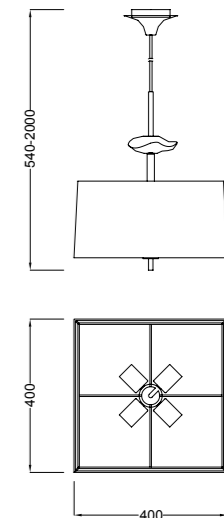

REF.0784/0934 Colgante - Pendant Lamp

0784

E27 MAX 4x20W - 220/240V (no incl.)

Pantalla negra - Black shad

Cromo - Chrome

0934

E27 MAX 4x20W - 220/240V (no incl.)

Pantalla crema - Cream shade

Cromo - Chrome