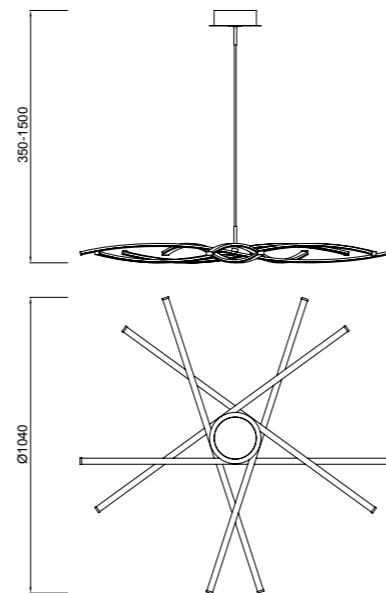

REF.5910 DIMMABLE Lámpara - Chandelier

LED 60W 3000K 4800lm - 220/240V

- Plata - Silver
- Cromo - Chrome
- Difusor Acrílico - Acrylic Diffuser
- Cable Transparente - Translucid Wire