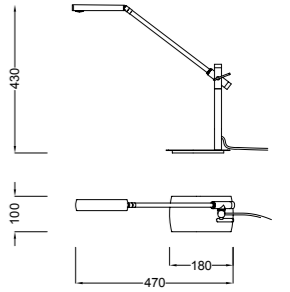

REF.4950

- LED 1x7W 3000K 600lm - 110/240V
- Metal blanco - White metal
- Madera - Wood

Interruptor dimable con memoria
Dimmable switch with memory

REF.4952-4953-4954 DIMMABLE Aplique - Wall Lamp

REF.4952

- LED 1x7W 3000K 600lm - 110/240V
- Níquel satinado - Satin nickel

REF.4953

- LED 1x7W 3000K 600lm - 110/240V
- Cuero - Antique brass