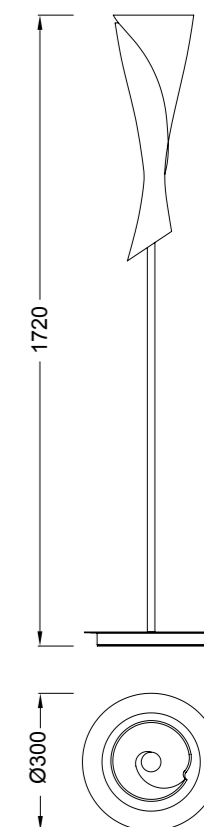

REF.0775 Pie de Salón - Floor Lamp

- IP20
- E14 MAX 1x20W - 220/240V (no incl.)
- Cristal Opal - Opal Glass
- Níquel Satinado - Satin Nickel