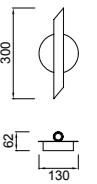

REF.5780 DIMMABLE Colgante - Pendant Lamp

- LED 30W 3000K 2700lm - 220/240V
- Metal Blanco Texturizado - Textured White Metal
- Cable Transparente - Translucid Wire

REF.5781 DIMMABLE Semi Plafón - Semi Ceiling Lamp

- LED 30W 3000K 2700lm - 220/240V
- Metal Blanco Texturizado - Textured White Metal

REF.5782 Plafón - Ceiling Lamp

- LED 9W 3000K 800lm - 100/240V
- Metal Blanco Texturizado - Textured White Metal

REF.5783 Aplique - Wall Lamp

- LED 12W 3000K 1080lm - 100/240V
- Metal Blanco Texturizado - Textured White Metal

REF.5784 Aplique - Wall Lamp

- LED 6W 3000K 540lm - 100/240V
- Metal Blanco Texturizado - Textured White Metal

REF.5787 Sobremesa - Table Lamp

- LED 9W 3000K 800lm - 220/240V
- Metal Blanco Texturizado - Textured White Metal
- Cable Transparente - Translucid Wire

REF.5785 DIMMABLE Pie de salón - Floor Lamp / REF.5786 DIMMABLE Pie de Lectura - Reading Floor Lamp

- LED 15W 3000K 1350lm - 220/240V
- Metal Blanco Texturizado - Textured White Metal
- Cable Negro - Black Wire

- LED 9W 3000K 800lm - 220/240V
- Metal Blanco Texturizado - Textured White Metal
- Cable Negro - Black Wire