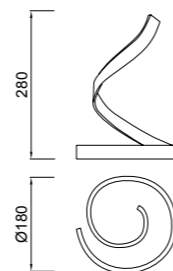

Difusor Acrílico - Acrylic Diffuser

REF.5366 Sobremesa - Table Lamp

LED 15W 2800K 1200lm - 220/240V

Forja - Brown Oxide

Difusor Acrílico - Acrylic Diffuser

REF.5805 DIMMABLE Pie de Salón - Floor Lamp

LED 20W 2800K 1800lm - 220/240V