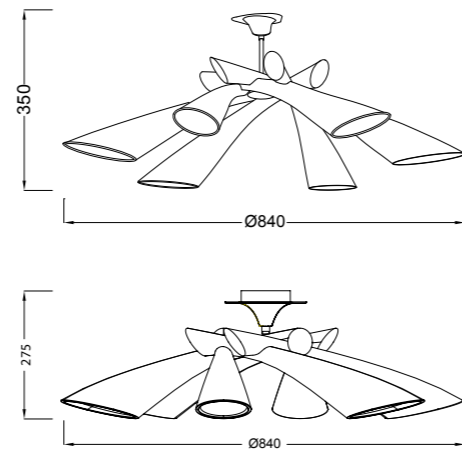

REF.0926PU Plafón Convertible - Convertible Ceiling Lamp

E27 MAX 6x13W - 220/240V (no incl.)

Polímero Blanco - White Polymer

REF.0921PU Plafón Convertible - Convertible Ceiling Lamp

E27 MAX 4x13W - 220/240V (no incl.)

Polímero Blanco - White Polymer