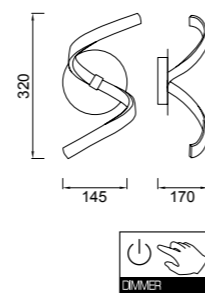

REF.5830 DIMMABLE

LED 10W 2800K 850lm - 120/240V

Forja - Brown Oxide

Difusor Acrílico - Acrylic Diffuser