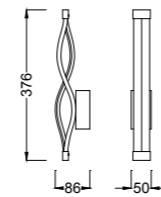

REF.4860-4864 DIMMABLE Colgante - Pendant Lamp

REF.4860

LED 36W 3000K 2520lm - 220/240V

- Plata - Silver
- Cromo - Chrome
- Difusor Acrílico - Acrylic Diffuser

REF.4864 DIMMABLE

LED 36W 3000K 2520lm - 220/240V

- Plata - Silver
- Cromo - Chrome
- Difusor Acrílico - Acrylic Diffuser

REF.4865-5815 DIMMABLE Colgante - Pendant Lamp

REF.4865

LED 42W 3000K 3400lm - 100/240V

- Plata - Silver
- Cromo - Chrome
- Difusor Acrílico - Acrylic Diffuser

REF.5815 DIMMABLE

LED 42W 3000K 3400lm - 220/240V

- Plata - Silver
- Cromo - Chrome
- Difusor Acrílico - Acrylic Diffuser

REF.4863-4867 DIMMABLE Aplique - Wall Lamp

REF.4863

LED 6W 3000K 420lm - 100/240V

- Plata - Silver
- Cromo - Chrome
- Difusor Acrílico - Acrylic Diffuser

REF.4867 DIMMABLE

LED 6W 3000K 420lm - 120/240V

- Plata - Silver
- Cromo - Chrome
- Difusor Acrílico - Acrylic Diffuser

REF.4862 Sobremesa - Table Lamp

LED 6W 3000K 420lm - 220/240V

- Plata - Silver
- Cromo - Chrome
- Difusor Acrílico - Acrylic Diffuser

REF.4861 Pie de Salón - Floor Lamp

LED 20W 3000K 1470lm - 220/240V

- Plata - Silver
- Cromo - Chrome
- Difusor Acrílico - Acrylic Diffuser

REF.4866 XL Pie de Salón - Floor Lamp

LED 28W 3000K 2200lm - 220/240V

- Plata - Silver
- Cromo - Chrome
- Difusor Acrílico - Acrylic Diffuser