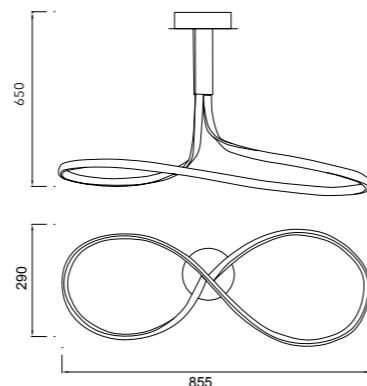

REF.5707 DIMMABLE

LED 40W 2800K 3200lm - 220/240V

Forja - Brown Oxide

Difusor Acrílico - Acrylic Diffuser