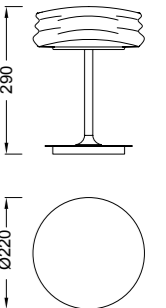

REF.3627 Sobremesa - Table Lamp

G9 MAX 2x8W - 220/240V (no incl.)

Cristal Opal - Opal Glass

Cromo - Chrome