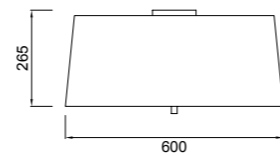

REF.5214 Plafón - Ceiling Lamp

E27 MAX 3X23W - 220/240V (no incl.)

Pantalla Arena - Brown Oxid

Marrón Óxido - Brown Rust