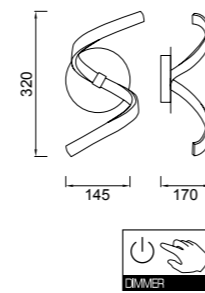

REF.4985

LED 10W 3000K 850lm - 220/240V

- Plata - Silver
- Cromo - Chrome
- Difusor Acrílico - Acrylic Diffuser

REF.5000 DIMMABLE

LED 10W 3000K 850lm - 120/240V

- Plata - Silver
- Cromo - Chrome
- Difusor Acrílico - Acrylic Diffuser