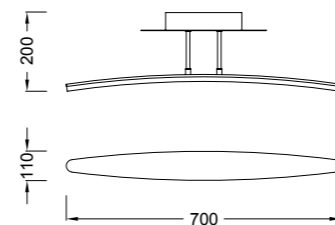

REF.4083 Semi Plafón - Semi Ceiling Lamp

IP20

LED 1x20W 3000K 1800lm - 100/240V

Aluminio - Aluminium

Difusor Acrílico - Acrylic Diffuser