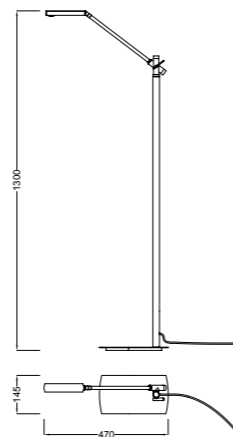

REF.4946

- LED 1x7W 3000K 600lm - 110/240V
- Metal blanco - White metal
- Madera - Wood

Interruptor dimable con memoria
Dimmable switch with memory

REF.4948-4949-4950 DIMMABLE Sobremesa - Table Lamp

REF.4948

- LED 1x7W 3000K 600lm - 110/240V
- Níquel satinado - Satin nickel

REF.4949

- LED 1x7W 3000K 600lm - 110/240V
- Cuero - Antique brass