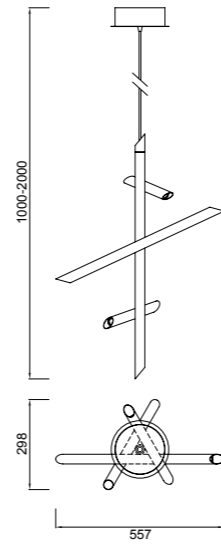

REF.5770 DIMMABLE Colgante - Pendant Lamp

- LED 30W 3000K 2700lm - 220/240V
- Metal Bronce Texturizado - Textured Bronze Metal
- Cable Transparente - Translucid Wire