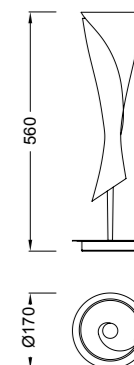

REF.0774 Sobremesa - Table Lamp

- IP20
- E14 MAX 1x20W - 220/240V (no incl.)
- Cristal Opal - Opal Glass
- Níquel Satinado - Satin Nickel