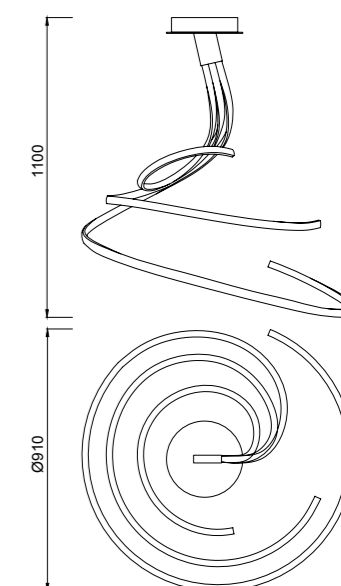

Forja - Brown Oxide

Difusor Acrílico - Acrylic Diffuser

REF.5832 DIMMABLE

LED 80W 2800K 6200lm - 220/240V

Forja - Brown Oxide

Difusor Acrílico - Acrylic Diffuser

REF.5364-5828 DIMMABLE Plafón - Ceiling Lamp