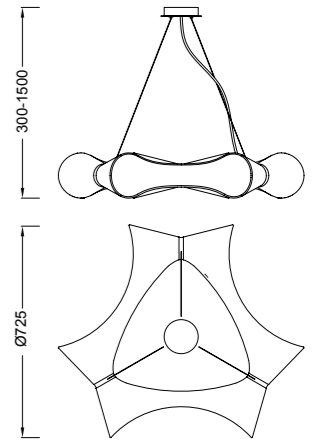

390_391

REF_1544

REF.1540 Colgante - Pendant Lamp

E27 MAX 6x13W - 220/240V (no incl.)

Polímero Blanco - White Polymer

REF.1542 Colgante - Pendant Lamp

E27 MAX 8x13W - 220/240V (no incl.)

Polímero Blanco - White Polymer

REF.1544 Aplique - Wall Lamp

E27 MAX 2x13W - 220/240V (no incl.)

Polímero Blanco - White Polymer