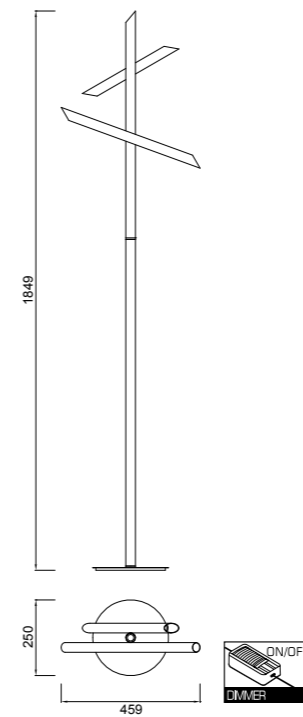

REF.5775 DIMMABLE Pie de salón - Floor Lamp / REF.5776 DIMMABLE Pie de Lectura - Reading Floor Lamp

- LED 15W 3000K 1350lm - 220/240V
- Metal Bronce Texturizado - Textured Bronze Metal
- Cable Negro - Black Wire