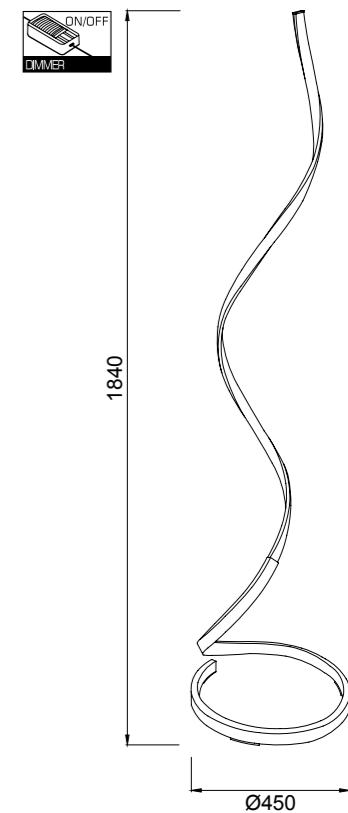

REF.5363 DIMMABLE XL Pie de Salón - Floor Lamp

LED 20W 2800K 1800lm - 220/240V

Forja - Brown Oxide

Difusor Acrílico - Acrylic Diffuser