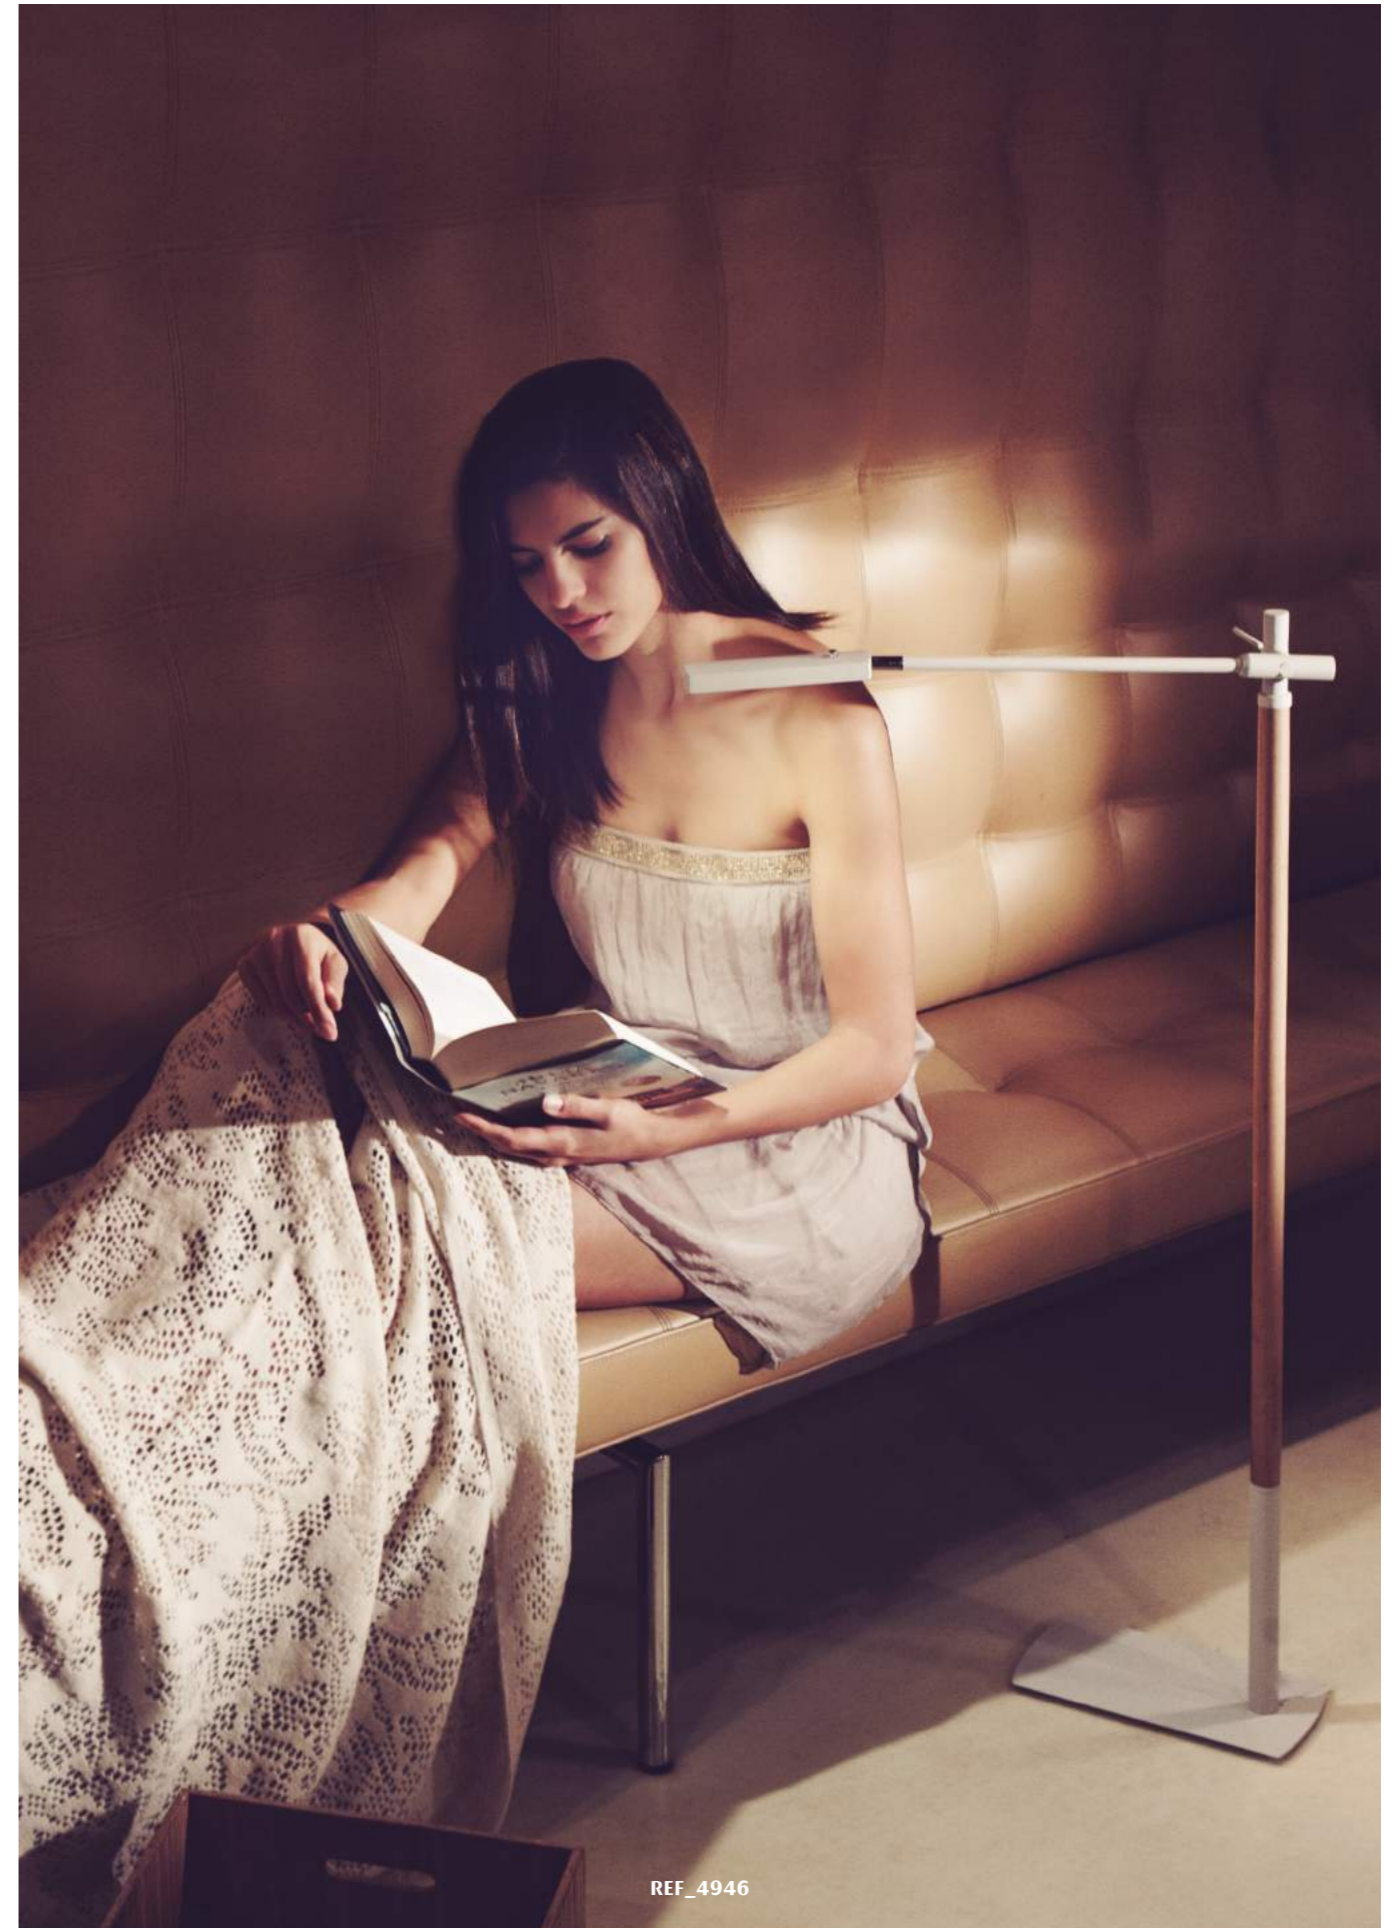

PHUKET

Santolaria&Llusca design

320_321

REF_4946