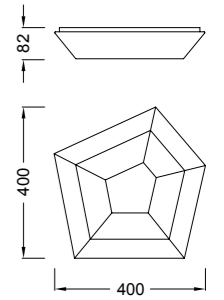

REF.3795 Plafón - Ceiling Lamp

IP20

LED 28W 3000K 2800lm - 220/240V

Cromo - Chrome

Difusor acrílico - Acrylic diffuser

REF.3796 Plafón - Ceiling Lamp

IP20

LED 19W 3000K 1900lm - 220/240V

Cromo - Chrome

Difusor acrílico - Acrylic diffuser