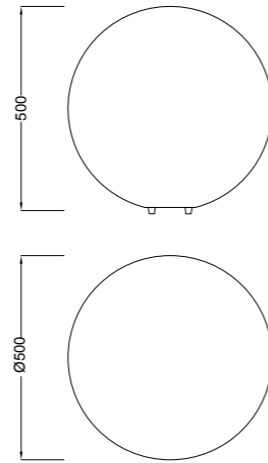

REF.1394 (exterior/outdoor) - Sobremesa/Table Lamp

REF.1394 Sin Interruptor/Without Switch

E27 MAX 1x20W - 220/240V (no incl.)

Difusor polietileno - Polyethylene Diffuser