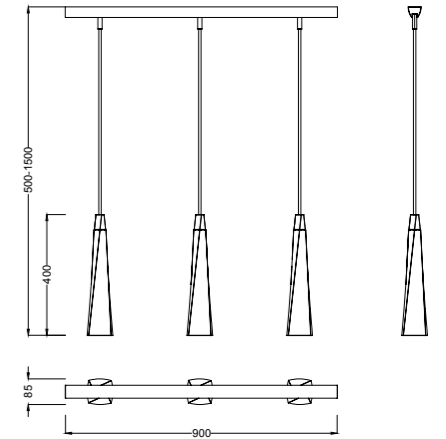

REF_5062

REF.5062 Colgante - Pendant Lamp

GU10 MAX 1x50W - 220/240V (no incl.)

- Cemento - Cement
- Metal negro - Black metal
- Cable negro - Black wire