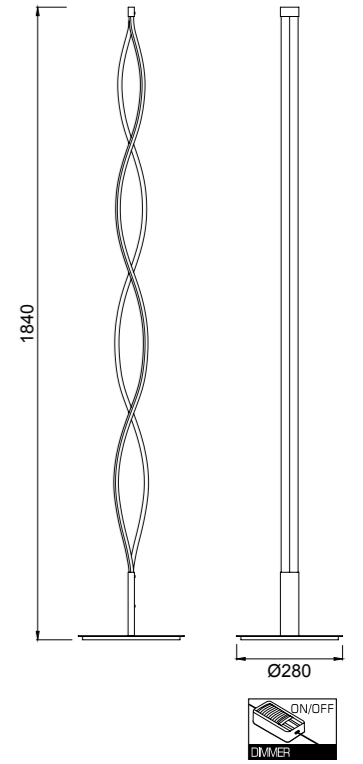

REF.4866 XL Pie de Salón - Floor Lamp

LED 28W 3000K 2200lm - 220/240V

- Plata - Silver
- Cromo - Chrome
- Difusor Acrílico - Acrylic Diffuser