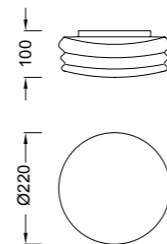

REF.3625 Plafón/Aplique - Ceiling/Wall Lamp

G9 MAX 2x8W - 220/240V (no incl.)

Cristal Opal - Opal Glass

Cromo - Chrome