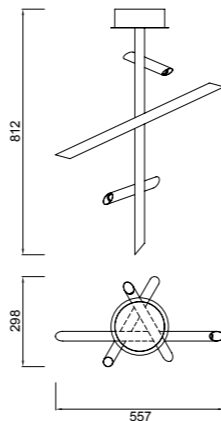

REF.5781 DIMMABLE Semi Plafón - Semi Ceiling Lamp

- LED 30W 3000K 2700lm - 220/240V
- Metal Blanco Texturizado - Textured White Metal