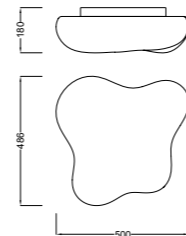

REF.1882 Plafón - Ceiling Lamp

E27 MAX 4x13W - 220/240V (no incl.)

Difusor polietileno - Polyethylene difuser