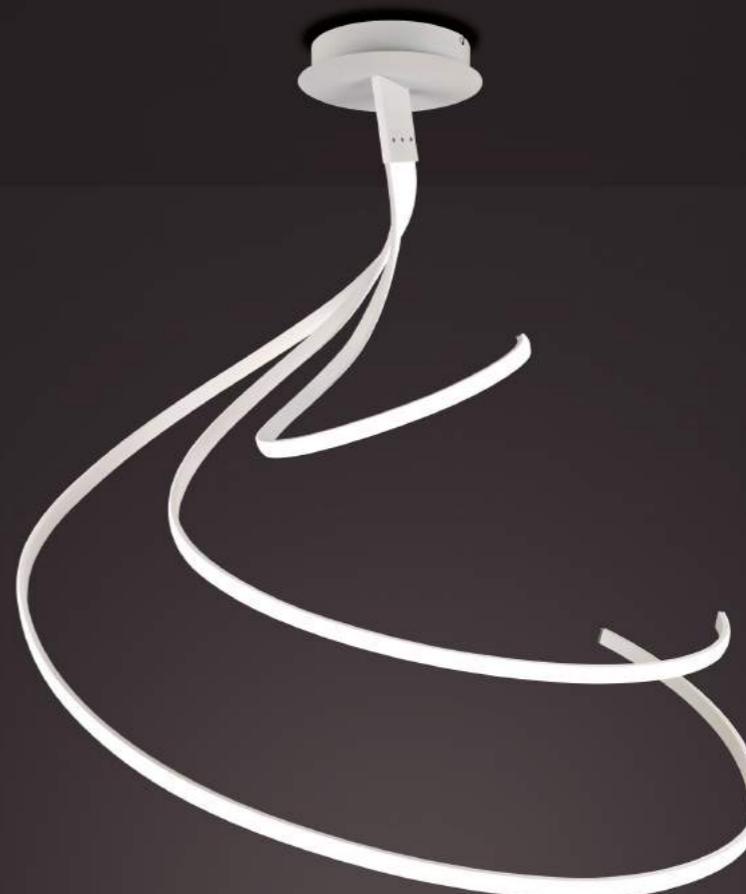

186_187

REF_6007

REF.4980-4995 DIMMABLE Colgante - Pendant Lamp

REF.4980

LED 40W 3000K 3200lm - 100/240V

- Plata - Silver
- Cromo - Chrome
- Difusor Acrílico - Acrylic Diffuser

REF.4995 DIMMABLE

LED 40W 3000K 3200lm - 220/240V