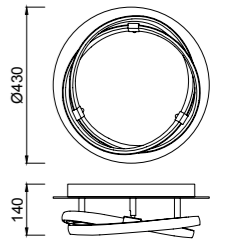

REF.5812 DIMMABLE

LED 30W 2800K 2500lm - 220/240V

Forja - Brown Oxide

Difusor Acrílico - Acrylic Diffuser