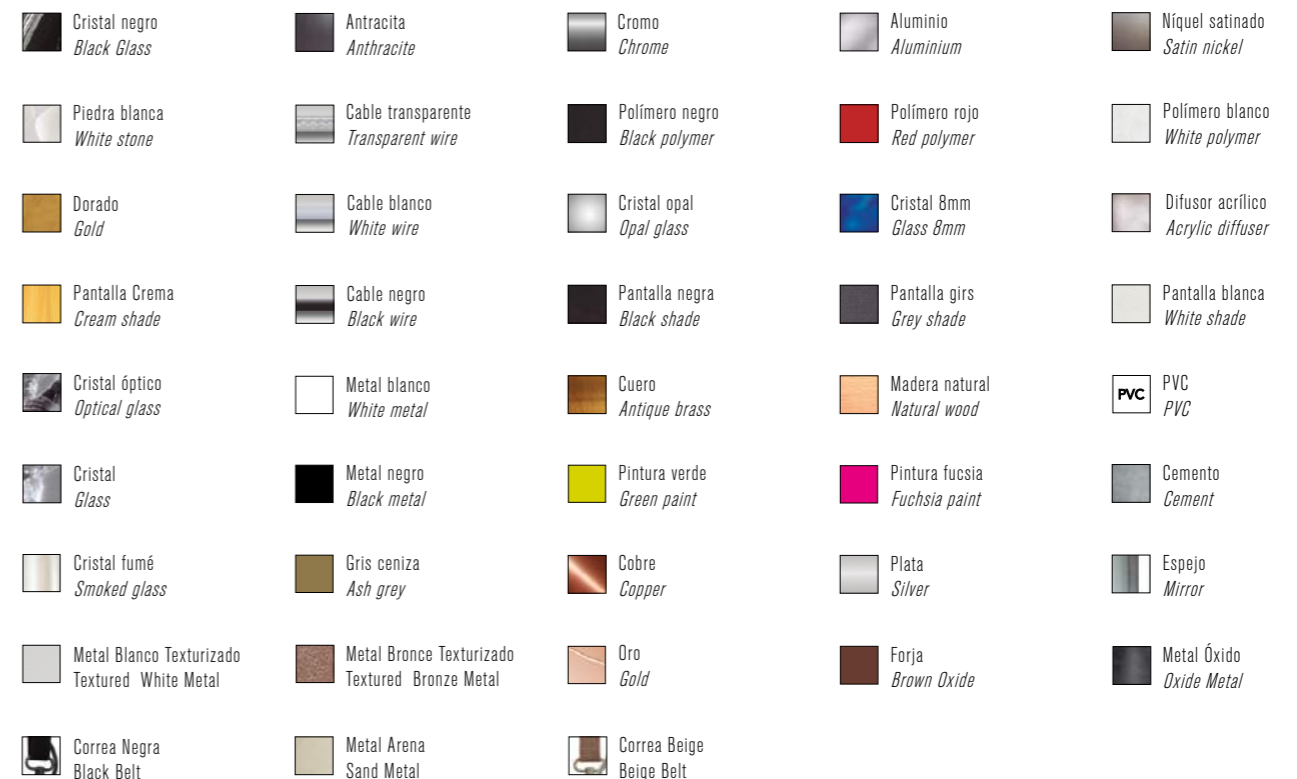

Importante/Important

Modelos a 230v 50Hz, conformidad CE. No utilizar bombillas de potencia superior a la indicada.
230v 50Hz models, CE approval. Do not use lamps with higher power than indicated.