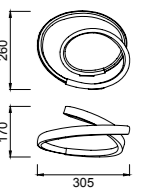

REF.5391-5811 DIMMABLE Colgante - Pendant Lamp

REF.5391

LED 60W 2800K 4500lm - 100/240V

Forja - Brown Oxide

Difusor Acrílico - Acrylic Diffuser

REF.5811 DIMMABLE

LED 60W 2800K 4500lm - 220/240V

Forja - Brown Oxide

Difusor Acrílico - Acrylic Diffuser

REF.5390-5810 DIMMABLE Colgante - Pendant Lamp

REF.5390

LED 42W 2800K 3400lm - 100/240V

Forja - Brown Oxide

Difusor Acrílico - Acrylic Diffuser

REF.5810 DIMMABLE

LED 42W 2800K 3400lm - 220/240V

Forja - Brown Oxide

Difusor Acrílico - Acrylic Diffuser

REF.5394 Colgante - Pendant Lamp

LED 30W 2800K 2500lm - 100/240V

Forja - Brown Oxide

Difusor Acrílico - Acrylic Diffuser

REF.5392-5812 DIMMABLE Plafón - Ceiling Lamp

REF.5392

LED 30W 2800K 2500lm - 100/240V

Forja - Brown Oxide

Difusor Acrílico - Acrylic Diffuser

REF.5812 DIMMABLE

LED 30W 2800K 2500lm - 220/240V

Forja - Brown Oxide

Difusor Acrílico - Acrylic Diffuser

REF.5393 Sobremesa - Table Lamp

LED 12W 2800K 1000lm - 220/240V

Forja - Brown Oxide

Difusor Acrílico - Acrylic Diffuser