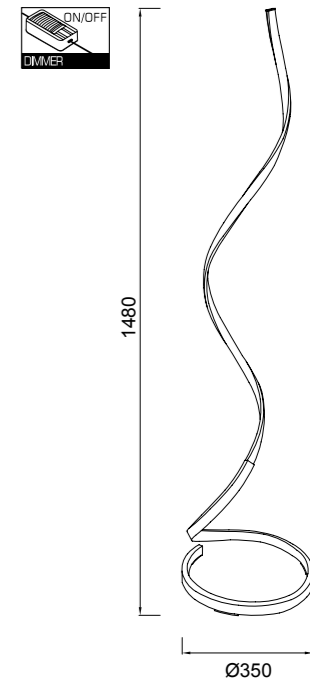

REF.5805 DIMMABLE Pie de Salón - Floor Lamp

LED 20W 2800K 1800lm - 220/240V

Forja - Brown Oxide

Difusor Acrílico - Acrylic Diffuser