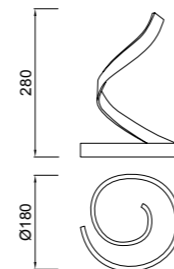

REF.4986 Sobremesa - Table Lamp

LED 15W 3000K 1200lm - 220/240V

- Plata - Silver
- Cromo - Chrome
- Difusor Acrílico - Acrylic Diffuser