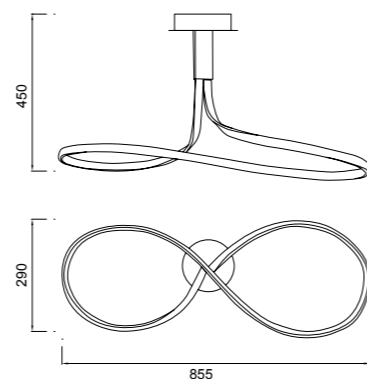

REF.5360-5826 DIMMABLE Colgante - Pendant Lamp

REF.5360

LED 40W 2800K 3200lm - 100/240V

Forja - Brown Oxide

Difusor Acrílico - Acrylic Diffuser

REF.5826 DIMMABLE

LED 40W 2800K 3200lm - 220/240V

Forja - Brown Oxide

Difusor Acrílico - Acrylic Diffuser