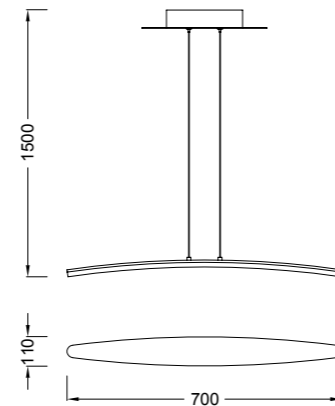

REF.4081 Colgante - Pendant Lamp

IP20

LED 1x20W 3000K 1800lm - 100/240V

Aluminio - Aluminium

Difusor Acrílico - Acrylic Diffuser