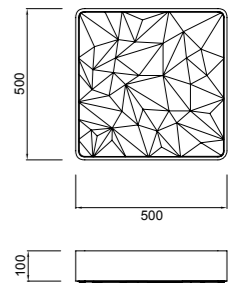

REF.5880 DIMMABLE Plafón - Ceiling Lamp

LED 40W 3000K-6500K 3100lm - 220/240V

Metal Blanco Mate - White Metal Matt

Difusor Acrílico - Acrylic Diffuser