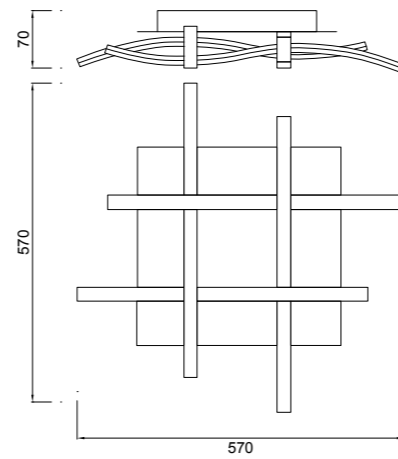

REF.4984-4999 DIMMABLE Plafón - Ceiling Lamp

REF.4984

LED 34W 3000K 2600lm - 100/240V

- Plata - Silver
- Cromo - Chrome
- Difusor Acrílico - Acrylic Diffuser

REF.4999 DIMMABLE

LED 34W 3000K 2600lm - 220/240V

- Plata - Silver
- Cromo - Chrome
- Difusor Acrílico - Acrylic Diffuser