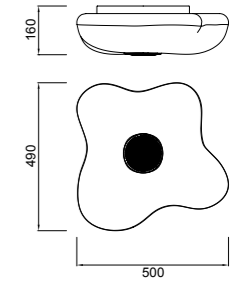

REF.5874 Plafón - Ceiling Lamp

E27 MAX 4x20W - 220/240V (no incl.)

Altavoz - Speaker

Difusor Acrílico - Acrylic Diffuser

- Conexión bluetooth desde el móvil/tablet para música.

- Bluetooth connection with smartphone/tablet for music.

REF_5874