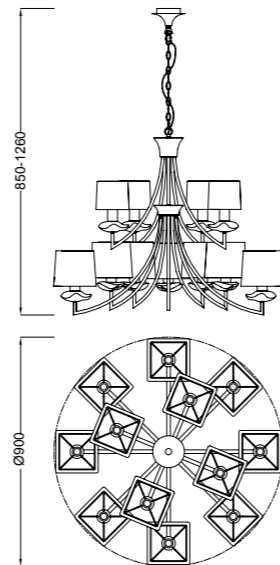

REF.0792/0942 Lámpara - Chandelier

0792

E14 MAX 12x20W - 220/240V (no incl.)

Pantalla negra - Black shade

Cromo - Chrome

0942

E14 MAX 12x20W - 220/240V (no incl.)

Pantalla crema - Cream shade

Cromo - Chrome