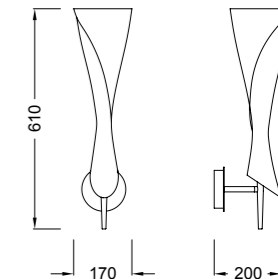

REF.0773 Aplique - Wall Lamp

- IP20
- E14 MAX 1x20W - 220/240V (no incl.)
- Cristal Opal - Opal Glass
- Níquel Satinado - Satin Nickel