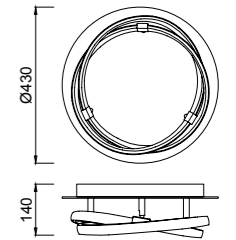

REF.5727 DIMMABLE

LED 30W 3000K 2500lm - 220/240V

- Plata - Silver
- Cromo - Chrome
- Difusor Acrílico - Acrylic Diffuser