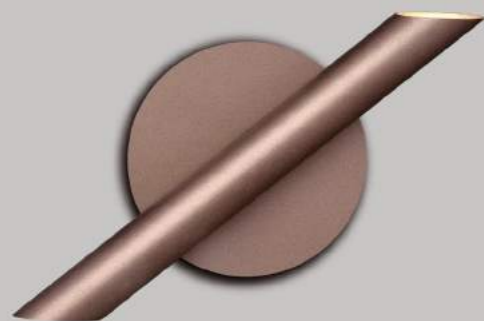

REF_5773

REF_5772

REF_5775

REF_5776

REF_5774

REF_5777

022_023