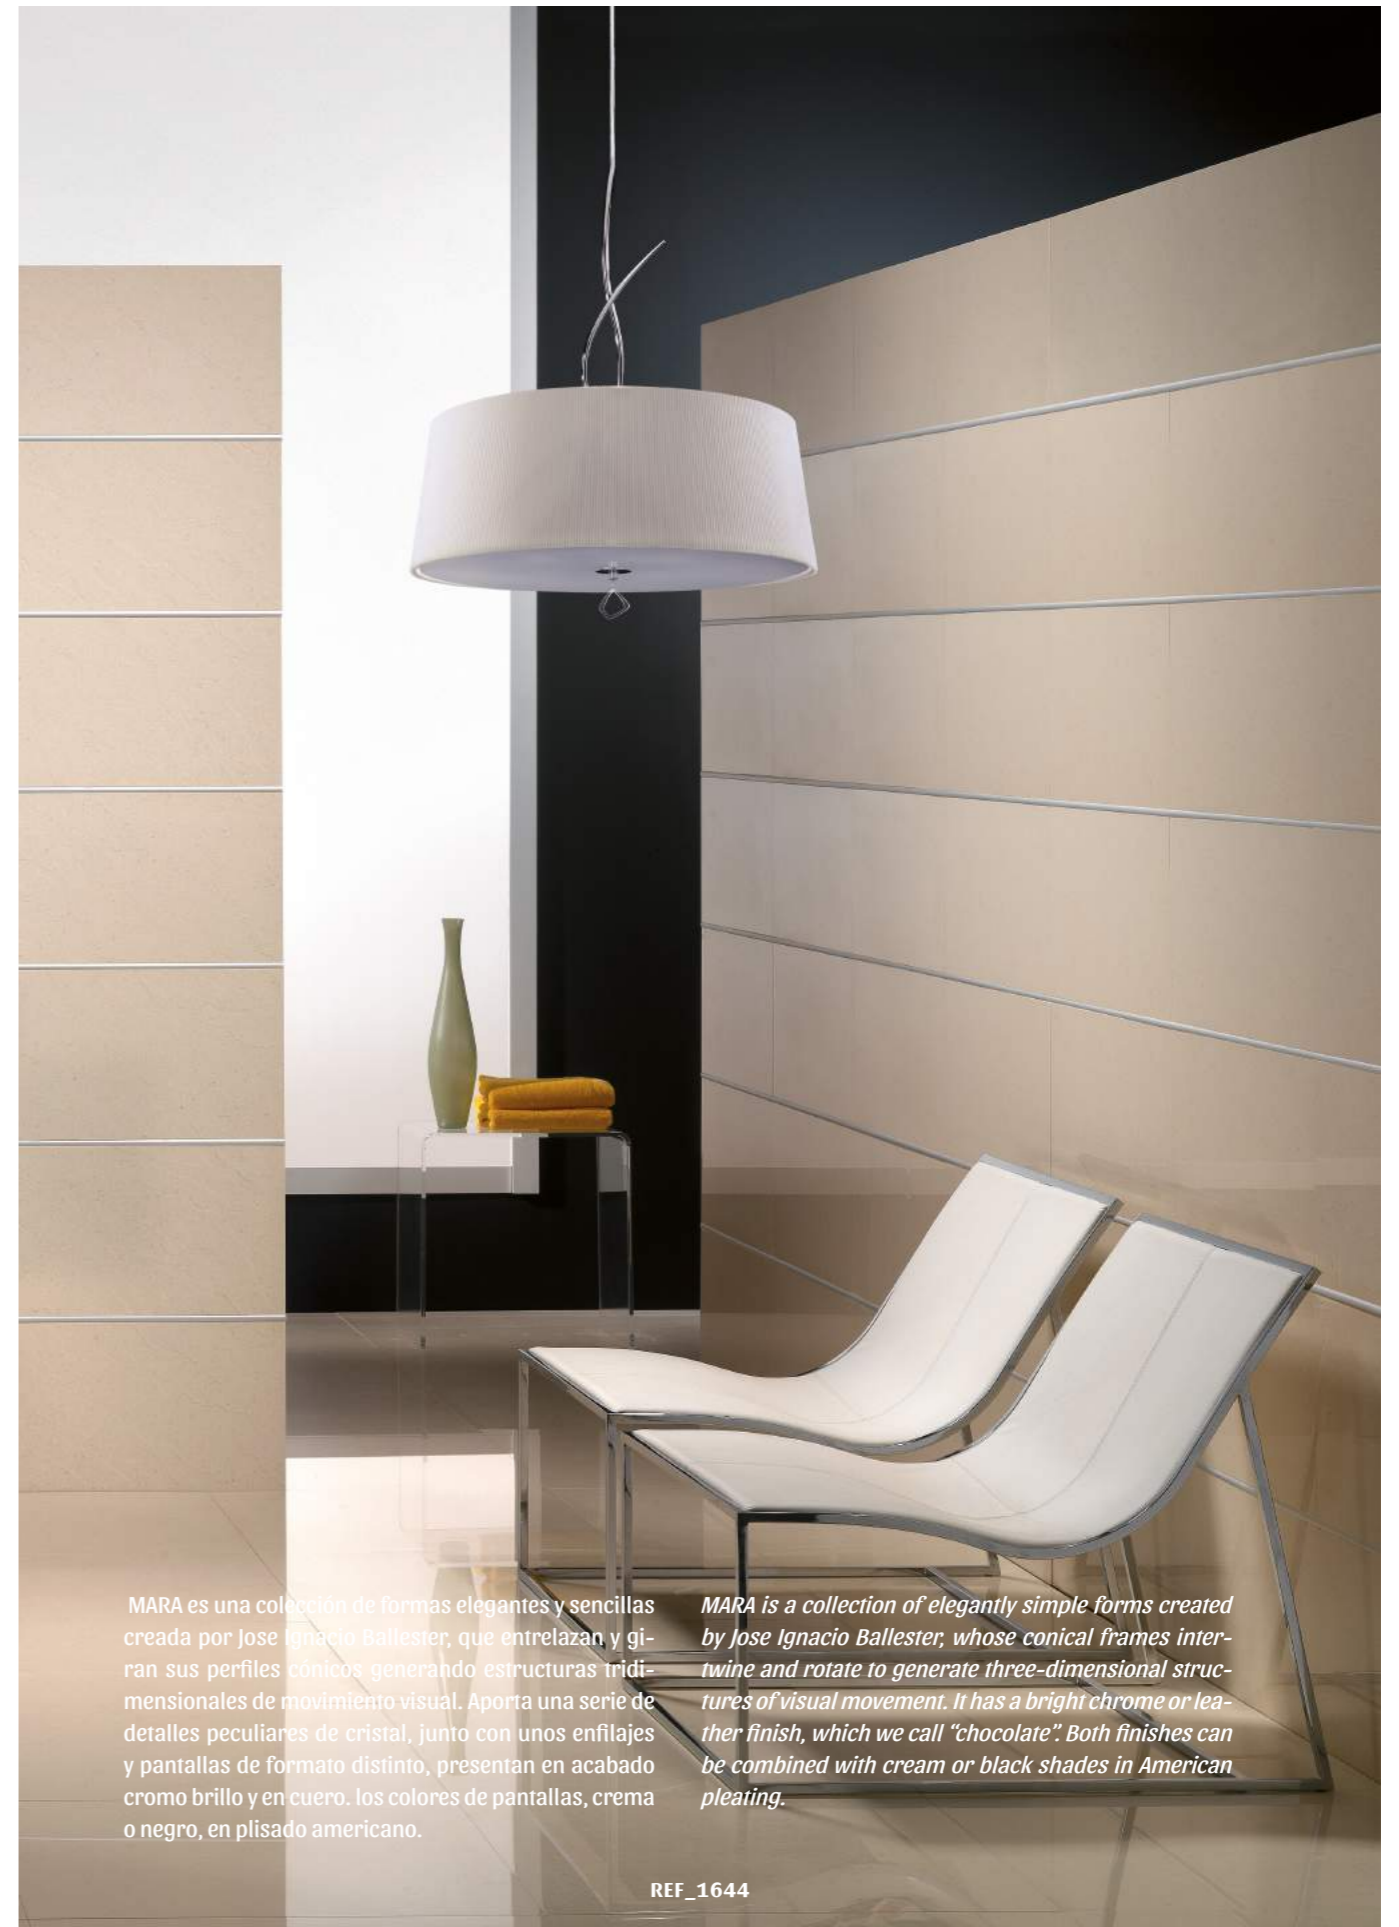

MARA

Jose I. Ballester design

490_491

MARA es una colección de formas elegantes y sencillas creada por Jose Ignacio Ballester, que entrelazan y giran sus perfiles cónicos generando estructuras tridimensionales de movimiento visual. Aporta una serie de detalles peculiares de cristal, junto con unos enfilajes y pantallas de formato distinto, presentan en acabado cromo brillo y en cuero. los colores de pantallas, crema o negro, en plisado americano.

MARA is a collection of elegantly simple forms created by Jose Ignacio Ballester; whose conical frames intertwine and rotate to generate three-dimensional structures of visual movement. It has a bright chrome or leather finish, which we call "chocolate". Both finishes can be combined with cream or black shades in American pleating.

REF_1644