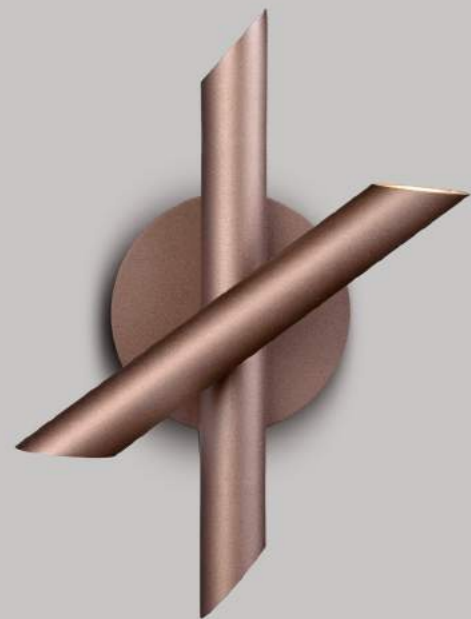

REF_5773

REF_5772

REF_5775

REF_5776

REF_5774

REF_5777

022_023