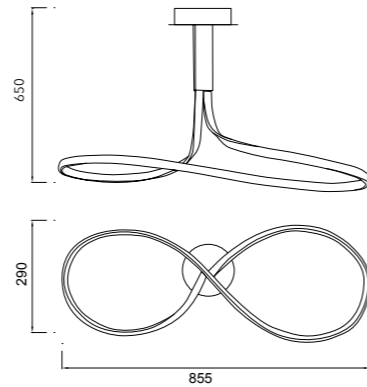

REF.4997 DIMMABLE

LED 40W 3000K 3200lm - 220/240V

- Plata - Silver
- Cromo - Chrome
- Difusor Acrílico - Acrylic Diffuser