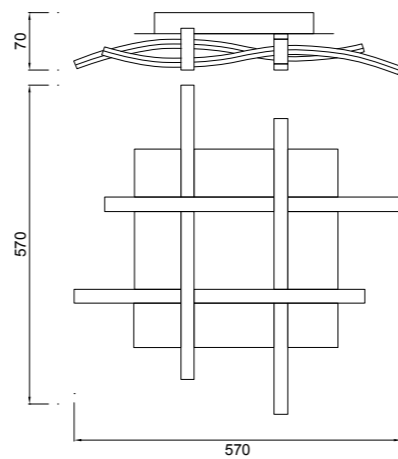

REF.5365-5830 DIMMABLE Aplique - Wall Lamp

REF.5365

LED 10W 2800K 850lm - 220/240V

Forja - Brown Oxide

Difusor Acrílico - Acrylic Diffuser

REF.5830 DIMMABLE

LED 10W 2800K 850lm - 120/240V

Forja - Brown Oxide