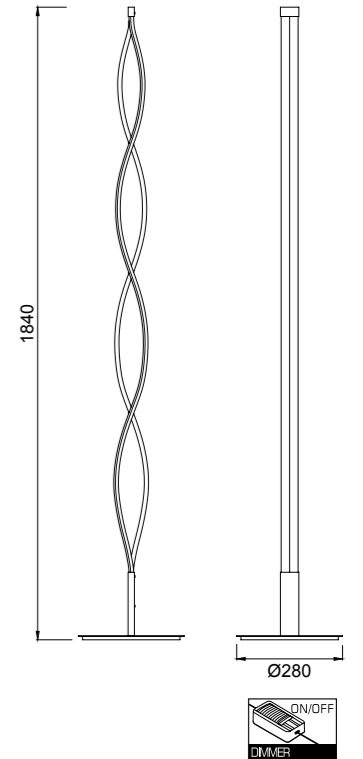

REF.5401 Pie de Salón - Floor Lamp

- LED 20W 2800K 1470lm - 220/240V
- Forja - Brown Oxide
- Difusor Acrílico - Acrylic Diffuser

REF.5802 XL Pie de Salón - Floor Lamp

- LED 28W 2800K 2200lm - 220/240V
- Forja - Brown Oxide
- Difusor Acrílico - Acrylic Diffuser