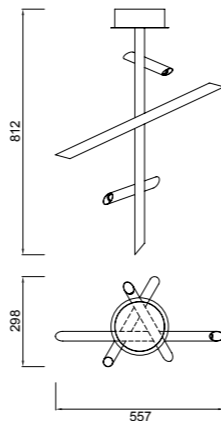

REF.5771 DIMMABLE Semi Plafón - Semi Ceiling Lamp

- LED 30W 3000K 2700lm - 220/240V
- Metal Bronce Texturizado - Textured Bronze Metal