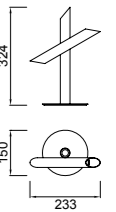

REF.5770 DIMMABLE Colgante - Pendant Lamp

- LED 30W 3000K 2700lm - 220/240V
- Metal Bronce Texturizado - Textured Bronze Metal
- Cable Transparente - Translucid Wire

REF.5771 DIMMABLE Semi Plafón - Semi Ceiling Lamp

- LED 30W 3000K 2700lm - 220/240V
- Metal Bronce Texturizado - Textured Bronze Metal

REF.5772 Plafón - Ceiling Lamp

- LED 9W 3000K 800lm - 100/240V
- Metal Bronce Texturizado - Textured Bronze Metal

REF.5773 Aplique - Wall Lamp

- LED 12W 3000K 1800lm - 100/240V
- Metal Bronce Texturizado - Textured Bronze Metal

REF.5774 Aplique - Wall Lamp

- LED 6W 3000K 540lm - 100/240V
- Metal Bronce Texturizado - Textured Bronze Metal

REF.5777 Sobremesa - Table Lamp

- LED 9W 3000K 800lm - 220/240V
- Metal Bronce Texturizado - Textured Bronze Metal
- Cable Negro - Black Wire

REF.5775 DIMMABLE Pie de salón - Floor Lamp / REF.5776 DIMMABLE Pie de Lectura - Reading Floor Lamp

- LED 15W 3000K 1350lm - 220/240V
- Metal Bronce Texturizado - Textured Bronze Metal
- Cable Negro - Black Wire

- LED 9W 3000K 800lm - 220/240V
- Metal Bronce Texturizado - Textured Bronze Metal
- Cable Negro - Black Wire