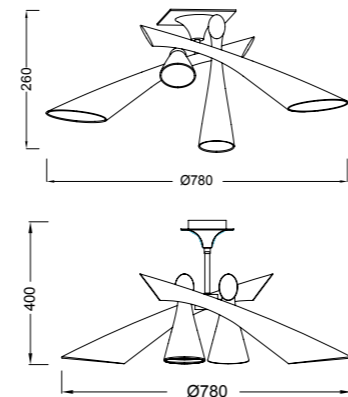

REF.0920PU Lámpara - Chandelier

E27 MAX 6x13W - 220/240V (no incl.)

Polímero Blanco - White Polymer

REF.0926PU Plafón Convertible - Convertible Ceiling Lamp

E27 MAX 6x13W - 220/240V (no incl.)

Polímero Blanco - White Polymer

REF.0921PU Plafón Convertible - Convertible Ceiling Lamp

E27 MAX 4x13W - 220/240V (no incl.)

Polímero Blanco - White Polymer

REF.0922PU Plafón Convertible - Convertible Ceiling Lamp

E27 MAX 3x13W - 220/240V (no incl.)

Polímero Blanco - White Polymer

REF.0923PU Aplique - Wall Lamp

E27 MAX 1x13W - 220/240V (no incl.)

Polímero Blanco - White Polymer

REF.0924PU Sobremesa - Table Lamp

E27 MAX 1x13W - 220/240V (no incl.)

Polímero Blanco - White Polymer