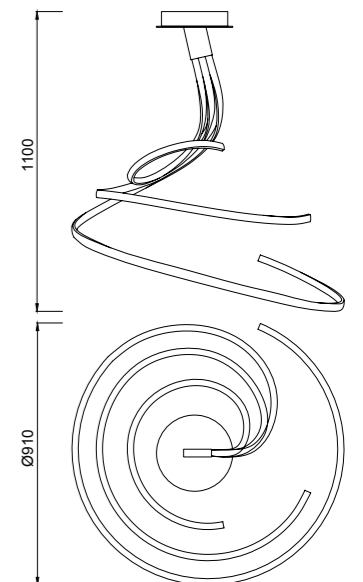

REF.5821 DIMMABLE

LED 80W 3000K 6200lm - 220/240V

- Plata - Silver
- Cromo - Chrome
- Difusor Acrílico - Acrylic Diffuser