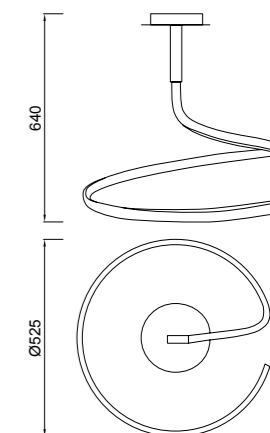

REF.5829 DIMMABLE

LED 30W 2800K 2400lm - 220/240V

Forja - Brown Oxide

Difusor Acrílico - Acrylic Diffuser