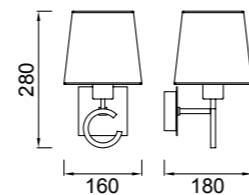

REF.5216 Aplique - Wall Lamp

E27 MAX 1X13W - 220/240V (no incl.)

Pantalla Arena - Brown Oxid

Marrón Óxido - Brown Rust