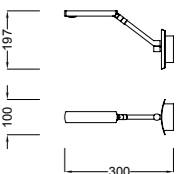

Interruptor dimable con memoria
Dimmable switch with memory