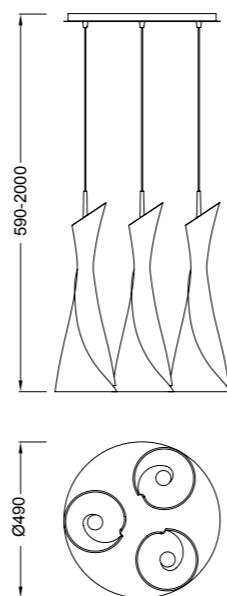

REF.0770 Colgante - Pendant Lamp

- IP20
- E27 MAX 3x20W - 220/240V (no incl.)
- Cristal Opal - Opal Glass
- Níquel Satinado - Satin Nickel