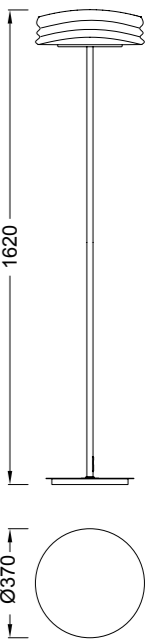

REF.3628 Pie de Salón - Floor Lamp

E27 MAX 2x20W - 220/240V (no incl.)

Cristal Opal - Opal Glass

Cromo - Chrome