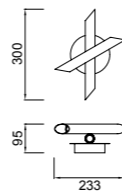

REF.5770 DIMMABLE Colgante - Pendant Lamp

- LED 30W 3000K 2700lm - 220/240V
- Metal Bronce Texturizado - Textured Bronze Metal
- Cable Transparente - Translucid Wire

REF.5771 DIMMABLE Semi Plafón - Semi Ceiling Lamp

- LED 30W 3000K 2700lm - 220/240V
- Metal Bronce Texturizado - Textured Bronze Metal

REF.5772 Plafón - Ceiling Lamp

- LED 9W 3000K 800lm - 100/240V
- Metal Bronce Texturizado - Textured Bronze Metal

REF.5773 Aplique - Wall Lamp

- LED 12W 3000K 1800lm - 100/240V
- Metal Bronce Texturizado - Textured Bronze Metal

REF.5774 Aplique - Wall Lamp

- LED 6W 3000K 540lm - 100/240V
- Metal Bronce Texturizado - Textured Bronze Metal

REF.5777 Sobremesa - Table Lamp

- LED 9W 3000K 800lm - 220/240V
- Metal Bronce Texturizado - Textured Bronze Metal
- Cable Negro - Black Wire

REF.5775 DIMMABLE Pie de salón - Floor Lamp / REF.5776 DIMMABLE Pie de Lectura - Reading Floor Lamp

- LED 15W 3000K 1350lm - 220/240V
- Metal Bronce Texturizado - Textured Bronze Metal
- Cable Negro - Black Wire

- LED 9W 3000K 800lm - 220/240V
- Metal Bronce Texturizado - Textured Bronze Metal
- Cable Negro - Black Wire