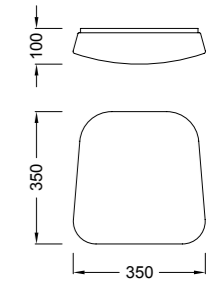

REF.3768

LED 1x18W 5000K 1800lm - 220/240V
Difusor Acrílico - Acrylic Diffuser