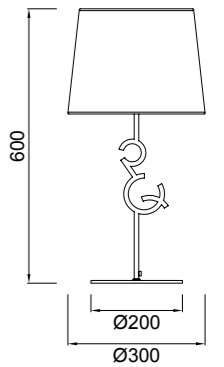

REF.5218 Sobremesa - Table Lamp

E27 MAX 1X23W - 220/240V (no incl.)

Pantalla Arena - Brown Oxid

Marrón Óxido - Brown Rust