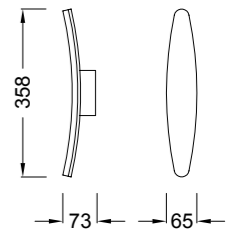

REF.4084 Aplique - Wall Lamp

IP20

LED 1x6W 3000K 540lm - 100/240V

Aluminio - Aluminium

Difusor Acrílico - Acrylic Diffuser