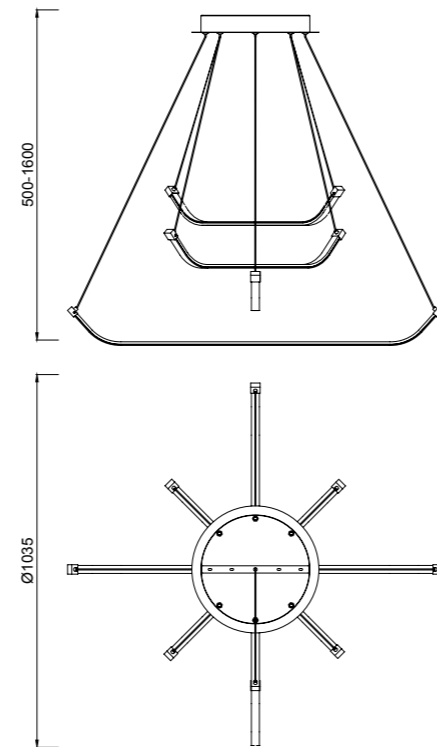

REF.5570 Colgante - Pendant Lamp

LED 50W 3000K 3900lm - 100/240V

- Plata - Silver
- Cromo - Chrome
- Difusor Acrílico - Acrylic Diffuser