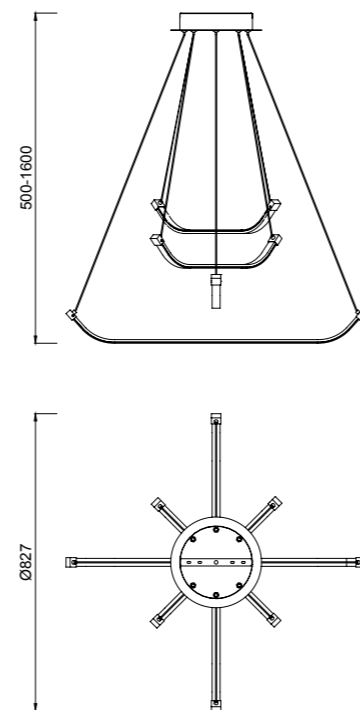

REF.5571 Colgante - Pendant Lamp

LED 36W 3000K 2800lm - 100/240V

- Plata - Silver
- Cromo - Chrome
- Difusor Acrílico - Acrylic Diffuser