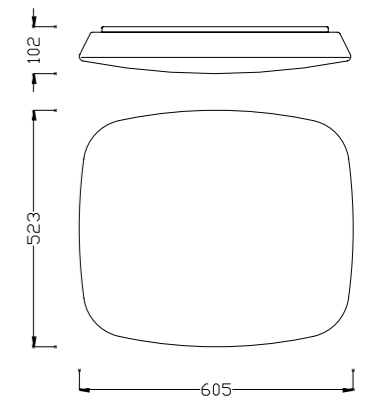

REF.4870 Plafón - Ceiling Lamp

Reg. OAMI 002237214-0007

LED 1x60W 3000K-6500K 3800lm - 220/240V

Control Remoto - Remote Control

Luz Noche - Night Light

Tono Dimable (frio-calor) - Dimable Tone (cool-warm)

Difusor acrílico - Acrylic diffuser

3000-6500K