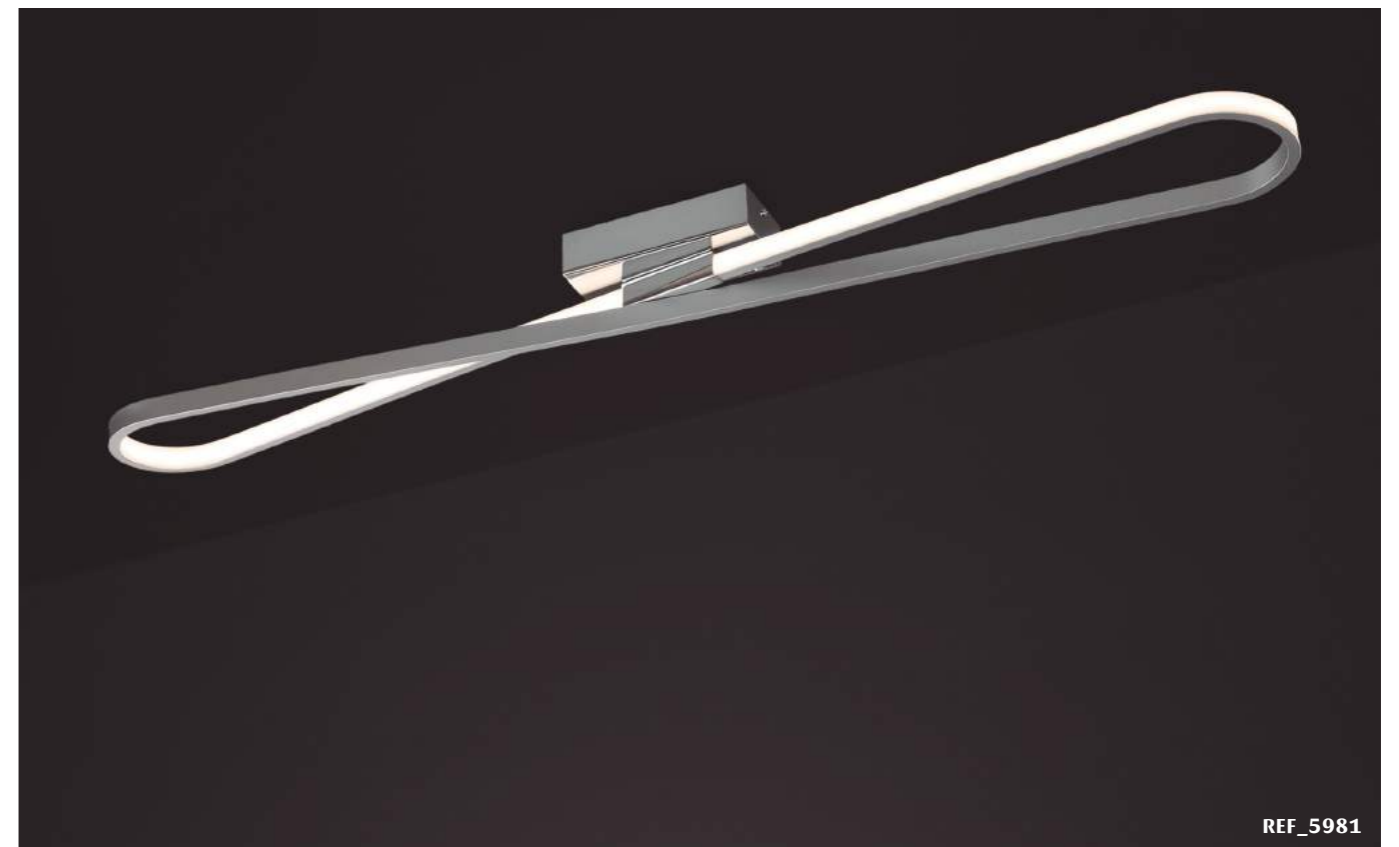

REF_5982

REF_5981