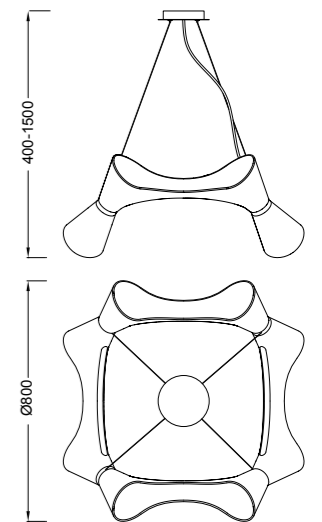

REF.1542 Colgante - Pendant Lamp

E27 MAX 8x13W - 220/240V (no incl.)

Polímero Blanco - White Polymer

REF.1544 Aplique - Wall Lamp

E27 MAX 2x13W - 220/240V (no incl.)

Polímero Blanco - White Polymer