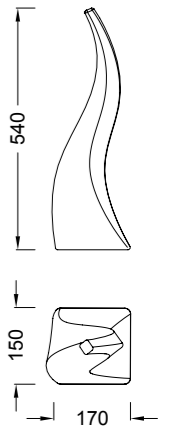

REF.1401 (interior/indoor) - Pie de Salón/Floor Lamp REF.1400 (exterior/outdoor) - Pie de Salón/Floor Lamp

REF.1401 Con Interruptor/With Switch

E27 MAX 1x20W - 220/240V (no incl.)

GU10 LED MAX 4x5W - 220/240V (no incl.)

Difusor polietileno - Polyethylene Diffuser

REF.1400 Sin Interruptor/Without Switch

E27 MAX 1x20W - 220/240V (no incl.)

GU10 LED MAX 4x5W - 220/240V (no incl.)

Difusor polietileno - Polyethylene Diffuser