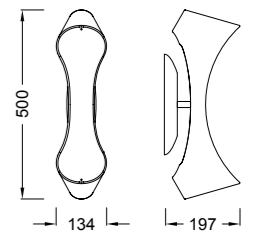

REF.1544 Aplique - Wall Lamp

E27 MAX 2x13W - 220/240V (no incl.)

Polímero Blanco - White Polymer