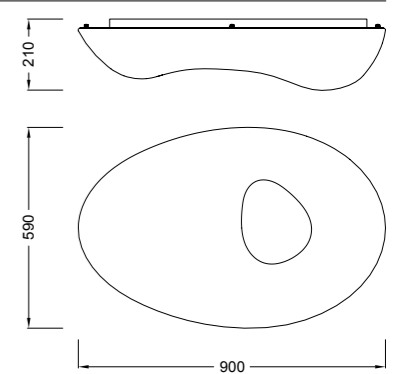

REF.1334 Plafón - Ceiling Lamp

E27 MAX 5x13W - 220/240V (no incl.)

Difusor polietileno - Polyethylene Diffuser

Cromo - Chrome