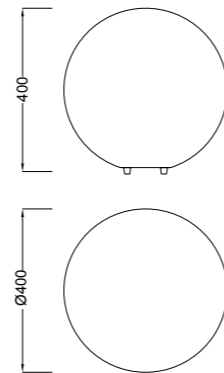

REF.1391 (exterior/outdoor) - Sobremesa/Table Lamp

REF.1391 Sin Interruptor/Without Switch

E27 MAX 1x20W - 220/240V (no incl.)

Difusor polietileno - Polyethylene Diffuser