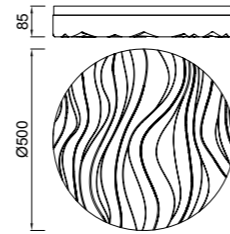

REF.5040R DIMMABLE Plafón - Ceiling Lamp

LED 60W 3000-6500K 4500lm - 220/240V

Blanco - White

Difusor Acrílico - Acrylic Diffuser

3000-6500K

REF.5041R DIMMABLE Plafón - Ceiling Lamp

LED 40W 3000-6500K 3200lm - 220/240V

Blanco - White

Difusor Acrílico - Acrylic Diffuser

3000-6500K

REF.5042R DIMMABLE Plafón - Ceiling Lamp

LED 24W 3000-6500K 2160lm - 220/240V

Blanco - White

Difusor Acrílico - Acrylic Diffuser

3000-6500K

REF.5046 Sobremesa - Table Lamp

LED 12W 3000K 1080lm - 100/240V

Blanco - White

Difusor Acrílico - Acrylic Diffuser

REF.5043R DIMMABLE Plafón - Ceiling Lamp

LED 60W 3000-6500K 4500lm - 220/240V

Blanco - White

Difusor Acrílico - Acrylic Diffuser

3000-6500K

REF.5044R DIMMABLE Plafón - Ceiling Lamp

LED 40W 3000-6500K 3200lm - 220/240V

Blanco - White

Difusor Acrílico - Acrylic Diffuser

3000-6500K

REF.5045R DIMMABLE Plafón - Ceiling Lamp

LED 24W 3000-6500K 2160lm - 220/240V

Blanco - White

Difusor Acrílico - Acrylic Diffuser

3000-6500K

REF.5047 Aplique - Wall Lamp

LED 8W 3000K 720lm - 100/240V

Blanco - White

Difusor Acrílico - Acrylic Diffuser