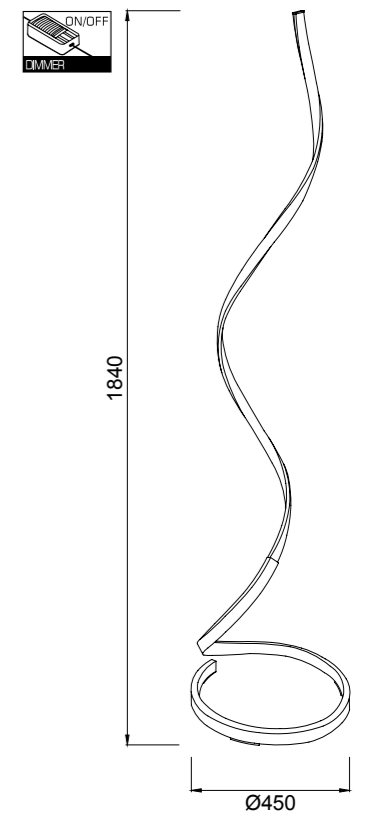

REF.5360-5826 DIMMABLE Colgante - Pendant Lamp

REF.5360

LED 40W 2800K 3200lm - 100/240V

Forja - Brown Oxide

Difusor Acrílico - Acrylic Diffuser

REF.5826 DIMMABLE

LED 40W 2800K 3200lm - 220/240V

Forja - Brown Oxide