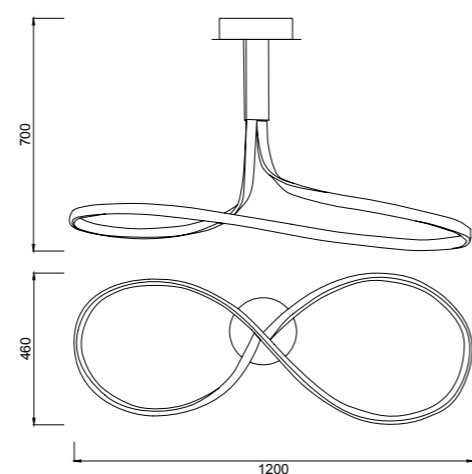

REF.5831 DIMMABLE

LED 50W 2800K 3900lm - 220/240V

Forja - Brown Oxide

Difusor Acrílico - Acrylic Diffuser