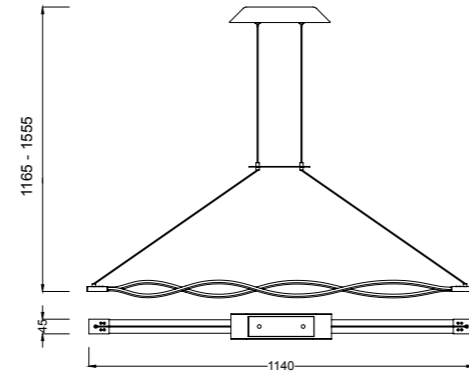

REF.5400-5817 DIMMABLE Colgante - Pendant Lamp

REF.5400

- LED 36W 2800K 2520lm - 220/240V
- Forja - Brown Oxide
- Difusor Acrílico - Acrylic Diffuser

REF.5817 DIMMABLE

- LED 36W 2800K 2520lm - 220/240V
- Forja - Brown Oxide
- Difusor Acrílico - Acrylic Diffuser