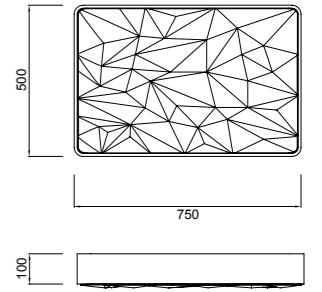

REF.5881 DIMMABLE Plafón - Ceiling Lamp

LED 60W 3000K-6500K 4500lm - 220/240V

Metal Blanco Mate - White Metal Matt

Difusor Acrílico - Acrylic Diffuser