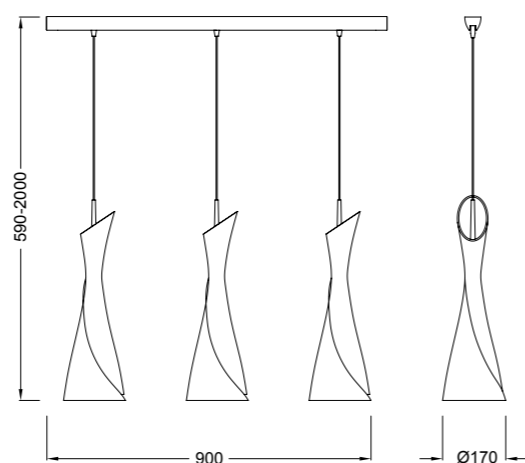

REF.0771 Colgante - Pendant Lamp

- IP20
- E27 MAX 3x20W - 220/240V (no incl.)
- Cristal Opal - Opal Glass
- Níquel Satinado - Satin Nickel