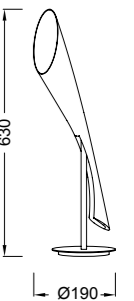

REF.0924PU Sobremesa - Table Lamp

E27 MAX 1x13W - 220/240V (no incl.)

Polímero Blanco - White Polymer