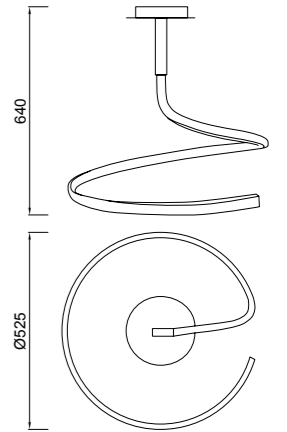

REF.4982

LED 30W 3000K 2400lm - 100/240V

- Plata - Silver
- Cromo - Chrome
- Difusor Acrílico - Acrylic Diffuser

REF.4996 DIMMABLE

LED 30W 3000K 2400lm - 220/240V

- Plata - Silver
- Cromo - Chrome
- Difusor Acrílico - Acrylic Diffuser