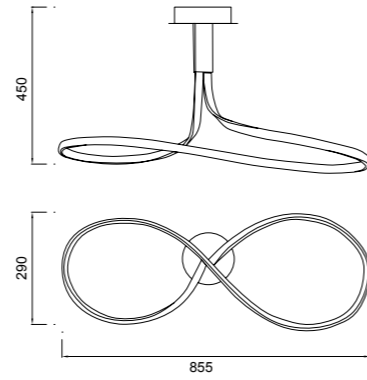

REF.4980-4995 DIMMABLE Colgante - Pendant Lamp

REF.4980

LED 40W 3000K 3200lm - 100/240V

- Plata - Silver
- Cromo - Chrome
- Difusor Acrílico - Acrylic Diffuser

REF.4995 DIMMABLE

LED 40W 3000K 3200lm - 220/240V

- Plata - Silver
- Cromo - Chrome
- Difusor Acrílico - Acrylic Diffuser