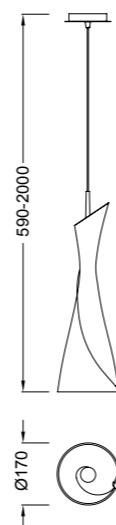

REF.0772 Colgante - Pendant Lamp

- IP20
- E27 MAX 1x20W - 220/240V (no incl.)
- Cristal Opal - Opal Glass
- Níquel Satinado - Satin Nickel