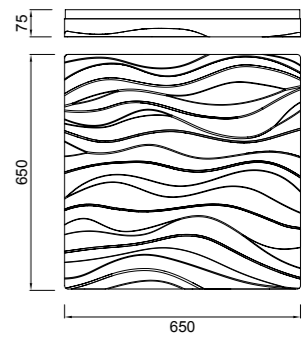

REF.5043R DIMMABLE Plafón - Ceiling Lamp

LED 60W 3000-6500K 4500lm - 220/240V

Blanco - White

Difusor Acrílico - Acrylic Diffuser

3000-6500K