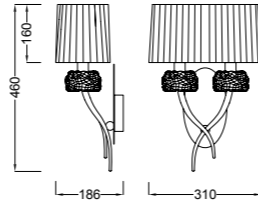

REF.4634/4734 Aplique - Wall Lamp

4634

E14 MAX 2x13W - 220/240V (no incl.)

Pantalla blanca - White shade

Cromo - Chrome

4734

E14 MAX 2x13W - 220/240V (no incl.)

Pantalla blanca - White shade

Cuero - Antique brass