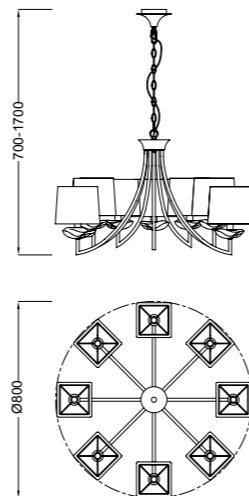

REF.0780/0930 Lámpara - Chandelier

0780

E14 MAX 8x20W - 220/240V (no incl.)

Pantalla negra - Black shad

Cromo - Chrome

0930

E14 MAX 8x20W - 220/240V (no incl.)

Pantalla crema - Cream shade

Cromo - Chrome