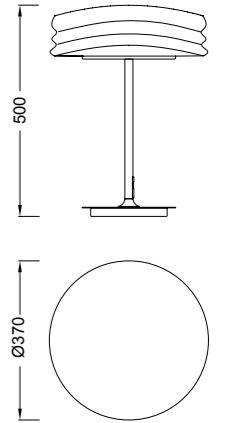

REF.3626 Sobremesa - Table Lamp

E27 MAX 2x20W - 220/240V (no incl.)

Cristal Opal - Opal Glass

Cromo - Chrome