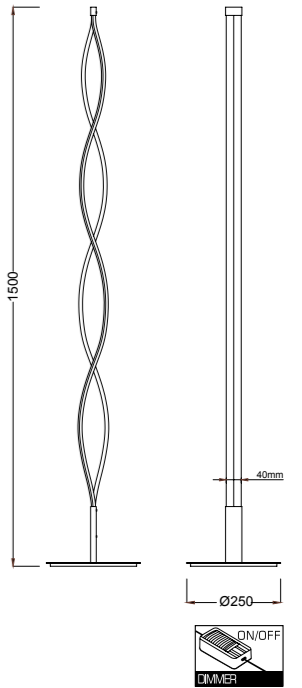

REF.5401 Pie de Salón - Floor Lamp

- LED 20W 2800K 1470lm - 220/240V
- Forja - Brown Oxide
- Difusor Acrílico - Acrylic Diffuser