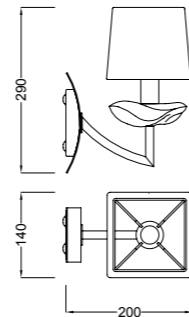

REF.0786/0936 Aplique - Wall Lamp

0786

E14 MAX 1x20W - 220/240V (no incl.)

Pantalla negra - Black shade

Cromo - Chrome

0936

E14 MAX 1x20W - 220/240V (no incl.)

Pantalla crema - Cream shade

Cromo - Chrome