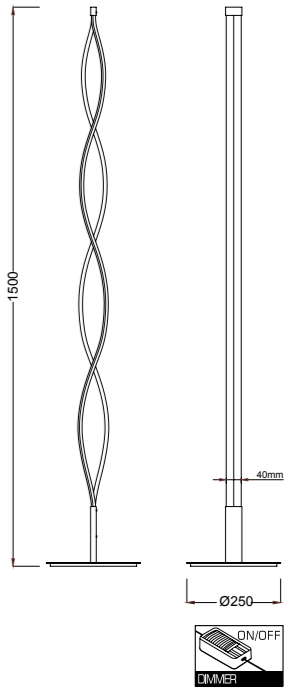

REF.4861 Pie de Salón - Floor Lamp

LED 20W 3000K 1470lm - 220/240V

- Plata - Silver
- Cromo - Chrome
- Difusor Acrílico - Acrylic Diffuser