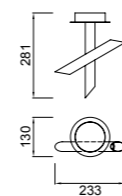

REF.5781 DIMMABLE Semi Plafón - Semi Ceiling Lamp

- LED 30W 3000K 2700lm - 220/240V
- Metal Blanco Texturizado - Textured White Metal

REF.5782 Plafón - Ceiling Lamp

- LED 9W 3000K 800lm - 100/240V
- Metal Blanco Texturizado - Textured White Metal