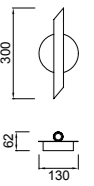

REF.5770 DIMMABLE Colgante - Pendant Lamp

- LED 30W 3000K 2700lm - 220/240V
- Metal Bronce Texturizado - Textured Bronze Metal
- Cable Transparente - Translucid Wire

REF.5771 DIMMABLE Semi Plafón - Semi Ceiling Lamp

- LED 30W 3000K 2700lm - 220/240V
- Metal Bronce Texturizado - Textured Bronze Metal

REF.5772 Plafón - Ceiling Lamp

- LED 9W 3000K 800lm - 100/240V
- Metal Bronce Texturizado - Textured Bronze Metal

REF.5773 Aplique - Wall Lamp

- LED 12W 3000K 1800lm - 100/240V
- Metal Bronce Texturizado - Textured Bronze Metal

REF.5774 Aplique - Wall Lamp

- LED 6W 3000K 540lm - 100/240V
- Metal Bronce Texturizado - Textured Bronze Metal

REF.5777 Sobremesa - Table Lamp

- LED 9W 3000K 800lm - 220/240V
- Metal Bronce Texturizado - Textured Bronze Metal
- Cable Negro - Black Wire

REF.5775 DIMMABLE Pie de salón - Floor Lamp / REF.5776 DIMMABLE Pie de Lectura - Reading Floor Lamp

- LED 15W 3000K 1350lm - 220/240V
- Metal Bronce Texturizado - Textured Bronze Metal
- Cable Negro - Black Wire

- LED 9W 3000K 800lm - 220/240V
- Metal Bronce Texturizado - Textured Bronze Metal
- Cable Negro - Black Wire