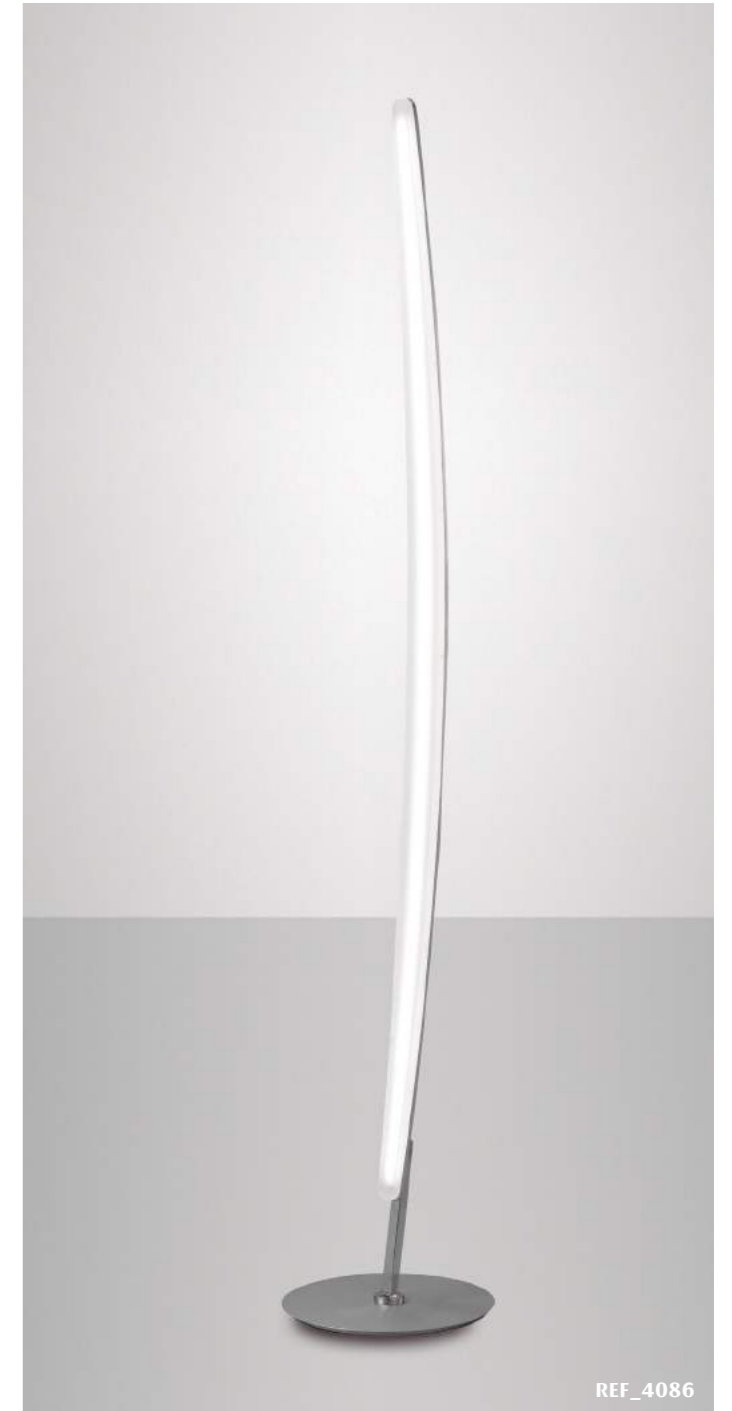

REF_4083

REF_4084

REF_4086