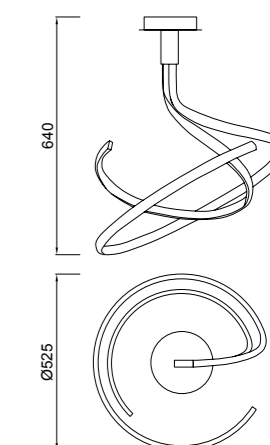

Difusor Acrílico - Acrylic Diffuser

REF.5827 DIMMABLE

LED 50W 2800K 4000lm - 220/240V

Forja - Brown Oxide

Difusor Acrílico - Acrylic Diffuser

REF.5807-5832 DIMMABLE Colgante - Pendant Lamp

REF.5807

LED 80W 2800K 6200lm - 100/240V