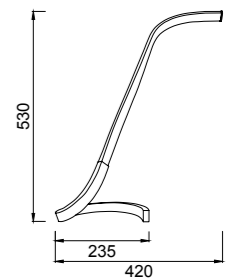

REF.5574 Sobremesa - Table Lamp

LED 10W 3000K 850lm - 220/240V

- Plata - Silver
- Cromo - Chrome
- Difusor Acrílico - Acrylic Diffuser