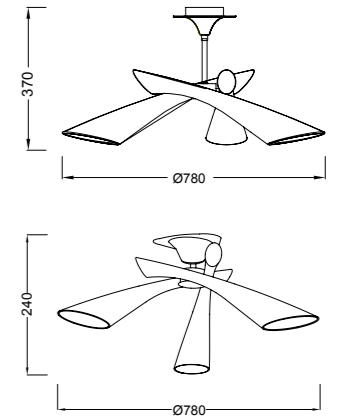

REF.0922PU Plafón Convertible - Convertible Ceiling Lamp

E27 MAX 3x13W - 220/240V (no incl.)

Polímero Blanco - White Polymer

REF.0923PU Aplique - Wall Lamp

E27 MAX 1x13W - 220/240V (no incl.)

Polímero Blanco - White Polymer

REF.0924PU Sobremesa - Table Lamp

E27 MAX 1x13W - 220/240V (no incl.)

Polímero Blanco - White Polymer