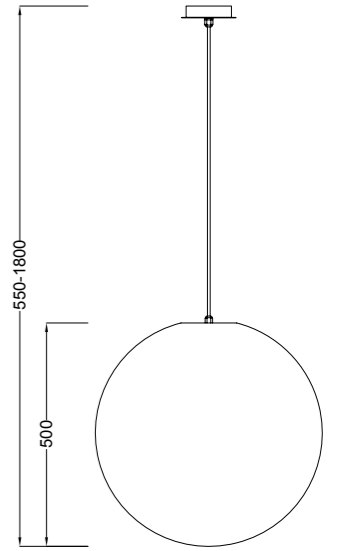

REF.1399 Colgante - Pendant Lamp

- IP44
- E27 MAX 1x20W - 220/240V (no incl.)
- Difusor polietileno - Polyethylene Diffuser