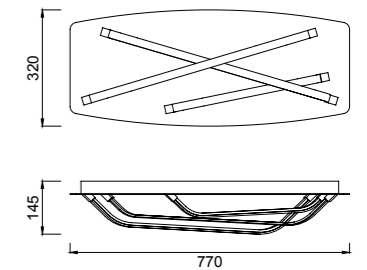

REF.5572 Plafón - Ceiling Lamp

LED 25W 3000K 1900lm - 100/240V

- Plata - Silver
- Cromo - Chrome
- Difusor Acrílico - Acrylic Diffuser