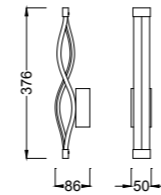

REF.5400-5817 DIMMABLE Colgante - Pendant Lamp

REF.5400

- LED 36W 2800K 2520lm - 220/240V
- Forja - Brown Oxide
- Difusor Acrílico - Acrylic Diffuser

REF.5817 DIMMABLE

- LED 36W 2800K 2520lm - 220/240V
- Forja - Brown Oxide
- Difusor Acrílico - Acrylic Diffuser

REF.5801-5818 DIMMABLE Colgante - Pendant Lamp

REF.5801

- LED 42W 2800K 3400lm - 100/240V
- Forja - Brown Oxide
- Difusor Acrílico - Acrylic Diffuser

REF.5818 DIMMABLE

- LED 42W 2800K 3400lm - 220/240V
- Forja - Brown Oxide
- Difusor Acrílico - Acrylic Diffuser

REF.5403-5816 DIMMABLE Aplique - Wall Lamp

REF.5403

- LED 6W 2800K 420lm - 100/240V
- Forja - Brown Oxide
- Difusor Acrílico - Acrylic Diffuser

REF.5816 DIMMABLE

- LED 6W 2800K 420lm - 120/240V
- Forja - Brown Oxide
- Difusor Acrílico - Acrylic Diffuser

REF.5402 Sobremesa - Table Lamp

- LED 6W 2800K 420lm - 220/240V
- Forja - Brown Oxide
- Difusor Acrílico - Acrylic Diffuser

REF.5401 Pie de Salón - Floor Lamp

- LED 20W 2800K 1470lm - 220/240V
- Forja - Brown Oxide
- Difusor Acrílico - Acrylic Diffuser

REF.5802 XL Pie de Salón - Floor Lamp

- LED 28W 2800K 2200lm - 220/240V
- Forja - Brown Oxide
- Difusor Acrílico - Acrylic Diffuser