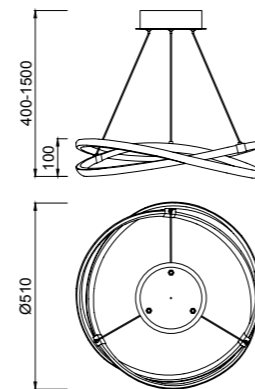

REF.5725 DIMMABLE

LED 42W 3000K 3400lm - 220/240V

- Plata - Silver
- Cromo - Chrome
- Difusor Acrílico - Acrylic Diffuser