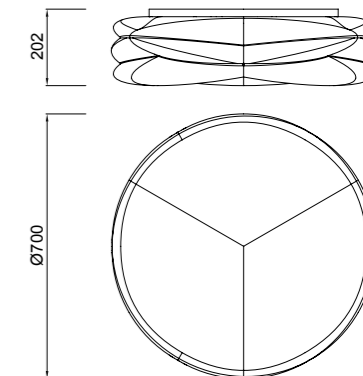

REF.5955 DIMMABLE Plafón - Ceiling Lamp

LED 60W 3000K-6500K 4200lm - 220/240V

Blanco Mate - Matte White

Difusor Acrílico - Acrylic Diffuser

3000-6500K