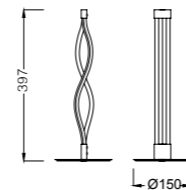

REF.4860-4864 DIMMABLE Colgante - Pendant Lamp

REF.4860

LED 36W 3000K 2520lm - 220/240V

- Plata - Silver
- Cromo - Chrome
- Difusor Acrílico - Acrylic Diffuser

REF.4864 DIMMABLE

LED 36W 3000K 2520lm - 220/240V

- Plata - Silver
- Cromo - Chrome
- Difusor Acrílico - Acrylic Diffuser

REF.4865-5815 DIMMABLE Colgante - Pendant Lamp

REF.4865

LED 42W 3000K 3400lm - 100/240V

- Plata - Silver
- Cromo - Chrome
- Difusor Acrílico - Acrylic Diffuser

REF.5815 DIMMABLE

LED 42W 3000K 3400lm - 220/240V

- Plata - Silver
- Cromo - Chrome
- Difusor Acrílico - Acrylic Diffuser

REF.4863-4867 DIMMABLE Aplique - Wall Lamp

REF.4863

LED 6W 3000K 420lm - 100/240V

- Plata - Silver
- Cromo - Chrome
- Difusor Acrílico - Acrylic Diffuser

REF.4867 DIMMABLE

LED 6W 3000K 420lm - 120/240V

- Plata - Silver
- Cromo - Chrome
- Difusor Acrílico - Acrylic Diffuser

REF.4862 Sobremesa - Table Lamp

LED 6W 3000K 420lm - 220/240V

- Plata - Silver
- Cromo - Chrome
- Difusor Acrílico - Acrylic Diffuser

REF.4861 Pie de Salón - Floor Lamp

LED 20W 3000K 1470lm - 220/240V

- Plata - Silver
- Cromo - Chrome
- Difusor Acrílico - Acrylic Diffuser

REF.4866 XL Pie de Salón - Floor Lamp

LED 28W 3000K 2200lm - 220/240V

- Plata - Silver
- Cromo - Chrome
- Difusor Acrílico - Acrylic Diffuser