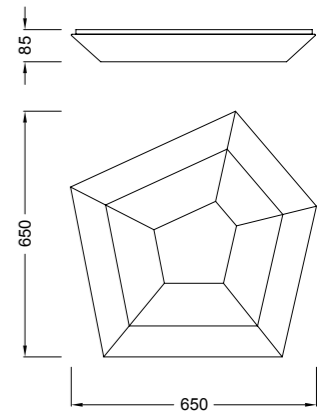

REF.3796 Plafón - Ceiling Lamp

IP20

LED 19W 3000K 1900lm - 220/240V

Cromo - Chrome

Difusor acrílico - Acrylic diffuser