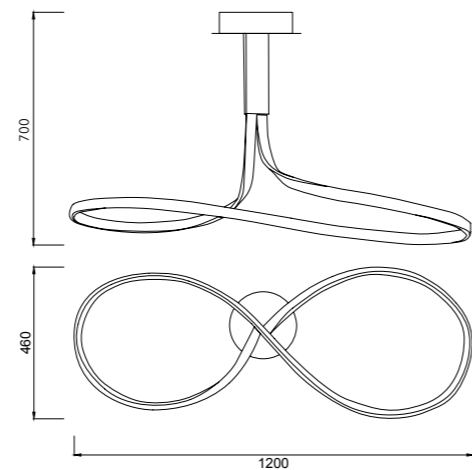

REF.5820 DIMMABLE

LED 50W 3000K 3900lm - 220/240V

- Plata - Silver
- Cromo - Chrome
- Difusor Acrílico - Acrylic Diffuser