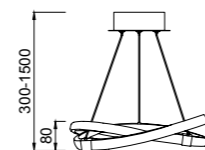

REF.5391-5811 DIMMABLE Colgante - Pendant Lamp

REF.5391

LED 60W 2800K 4500lm - 100/240V

Forja - Brown Oxide

Difusor Acrílico - Acrylic Diffuser

REF.5811 DIMMABLE

LED 60W 2800K 4500lm - 220/240V

Forja - Brown Oxide

Difusor Acrílico - Acrylic Diffuser

REF.5390-5810 DIMMABLE Colgante - Pendant Lamp

REF.5390

LED 42W 2800K 3400lm - 100/240V

Forja - Brown Oxide

Difusor Acrílico - Acrylic Diffuser

REF.5810 DIMMABLE

LED 42W 2800K 3400lm - 220/240V

Forja - Brown Oxide

Difusor Acrílico - Acrylic Diffuser

REF.5394 Colgante - Pendant Lamp

LED 30W 2800K 2500lm - 100/240V

Forja - Brown Oxide

Difusor Acrílico - Acrylic Diffuser

REF.5392-5812 DIMMABLE Plafón - Ceiling Lamp

REF.5392

LED 30W 2800K 2500lm - 100/240V

Forja - Brown Oxide

Difusor Acrílico - Acrylic Diffuser

REF.5812 DIMMABLE

LED 30W 2800K 2500lm - 220/240V

Forja - Brown Oxide

Difusor Acrílico - Acrylic Diffuser

REF.5393 Sobremesa - Table Lamp

LED 12W 2800K 1000lm - 220/240V

Forja - Brown Oxide

Difusor Acrílico - Acrylic Diffuser