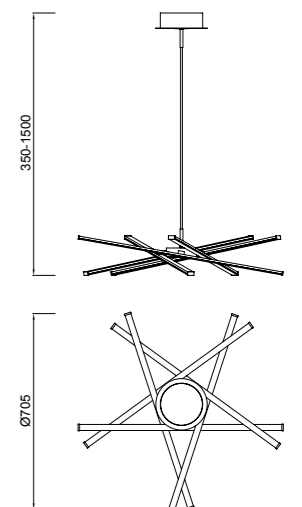

REF.5915

LED 42W 3000K 3700lm - 100/240V

- Plata - Silver
- Cromo - Chrome
- Difusor Acrílico - Acrylic Diffuser
- Cable Transparente - Translucid Wire