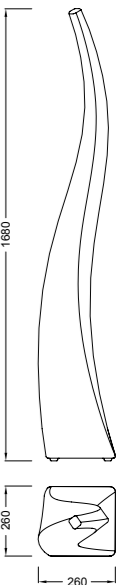

536_537

REF.1327 (interior/indoor) - Sobremesa/Table Lamp

REF.1327 Con Interruptor/With Switch

E27 MAX 1x13W - 220/240V (no incl.)

Difusor polietileno - Polyethylene Diffuser

REF.1401 (interior/indoor) - Pie de Salón/Floor Lamp REF.1400 (exterior/outdoor) - Pie de Salón/Floor Lamp

REF.1401 Con Interruptor/With Switch

E27 MAX 1x20W - 220/240V (no incl.)

GU10 LED MAX 4x5W - 220/240V (no incl.)

Difusor polietileno - Polyethylene Diffuser

REF.1400 Sin Interruptor/Without Switch

E27 MAX 1x20W - 220/240V (no incl.)

GU10 LED MAX 4x5W - 220/240V (no incl.)

Difusor polietileno - Polyethylene Diffuser

**Complementos Exterior
Outdoor Complements**

TU0492

TU0494