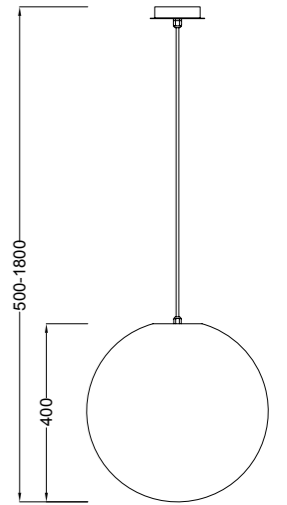

REF.1398 Colgante - Pendant Lamp

- IP44
- E27 MAX 1x20W - 220/240V (no incl.)
- Difusor polietileno - Polyethylene Diffuser