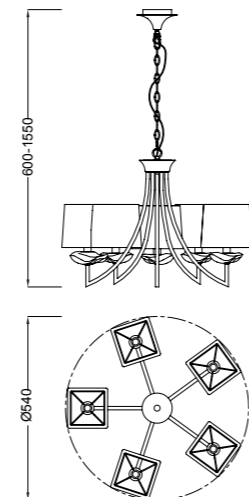

REF.0782/0932 Lámpara - Chandelier

0782

E14 MAX 5x20W - 220/240V (no incl.)

Pantalla negra - Black shad

Cromo - Chrome

0932

E14 MAX 5x20W - 220/240V (no incl.)

Pantalla crema - Cream shade

Cromo - Chrome