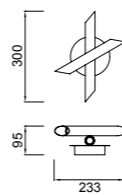

REF.5780 DIMMABLE Colgante - Pendant Lamp

- LED 30W 3000K 2700lm - 220/240V
- Metal Blanco Texturizado - Textured White Metal
- Cable Transparente - Translucid Wire

REF.5781 DIMMABLE Semi Plafón - Semi Ceiling Lamp

- LED 30W 3000K 2700lm - 220/240V
- Metal Blanco Texturizado - Textured White Metal

REF.5782 Plafón - Ceiling Lamp

- LED 9W 3000K 800lm - 100/240V
- Metal Blanco Texturizado - Textured White Metal

REF.5783 Aplique - Wall Lamp

- LED 12W 3000K 1080lm - 100/240V
- Metal Blanco Texturizado - Textured White Metal

REF.5784 Aplique - Wall Lamp

- LED 6W 3000K 540lm - 100/240V
- Metal Blanco Texturizado - Textured White Metal

REF.5787 Sobremesa - Table Lamp

- LED 9W 3000K 800lm - 220/240V
- Metal Blanco Texturizado - Textured White Metal
- Cable Transparente - Translucid Wire

REF.5785 DIMMABLE Pie de salón - Floor Lamp / REF.5786 DIMMABLE Pie de Lectura - Reading Floor Lamp

- LED 15W 3000K 1350lm - 220/240V
- Metal Blanco Texturizado - Textured White Metal
- Cable Negro - Black Wire

- LED 9W 3000K 800lm - 220/240V
- Metal Blanco Texturizado - Textured White Metal
- Cable Negro - Black Wire