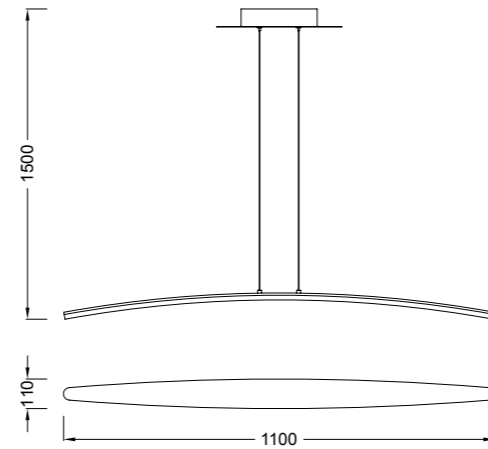

REF.4080 Colgante - Pendant Lamp

IP20

LED 1x28W 3000K 2520lm - 220/240V

Aluminio - Aluminium

Difusor Acrílico - Acrylic Diffuser