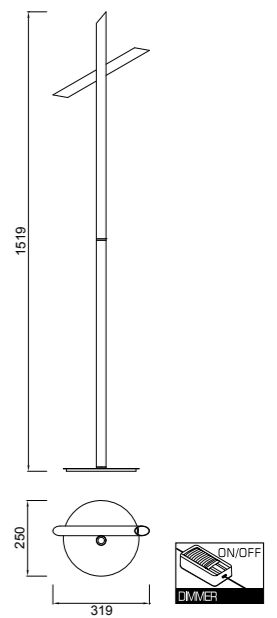

- LED 9W 3000K 800lm - 220/240V
- Metal Bronce Texturizado - Textured Bronze Metal
- Cable Negro - Black Wire