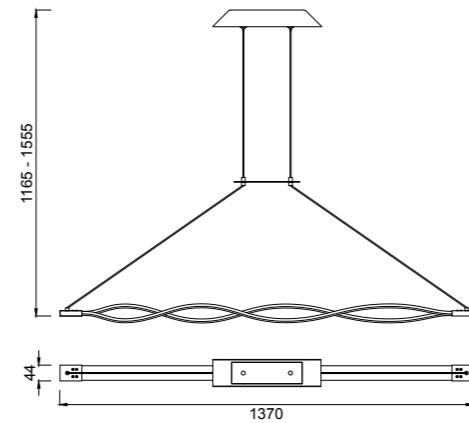

REF.5815 DIMMABLE

LED 42W 3000K 3400lm - 220/240V

- Plata - Silver
- Cromo - Chrome
- Difusor Acrílico - Acrylic Diffuser