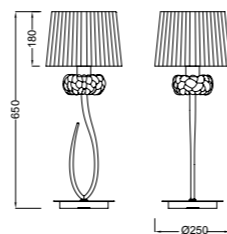

REF.4636/4736 Sobremesa - Table Lamp

4636

E27 MAX 1x13W - 220/240V (no incl.)

Pantalla blanca - White shade

Cromo - Chrome

4736

E27 MAX 1x13W - 220/240V (no incl.)

Pantalla blanca - White shade

Cuero - Antique brass