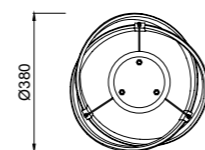

REF.5391-5811 DIMMABLE Colgante - Pendant Lamp

REF.5391

LED 60W 2800K 4500lm - 100/240V

Forja - Brown Oxide

Difusor Acrílico - Acrylic Diffuser

REF.5811 DIMMABLE

LED 60W 2800K 4500lm - 220/240V

Forja - Brown Oxide

Difusor Acrílico - Acrylic Diffuser

REF.5390-5810 DIMMABLE Colgante - Pendant Lamp

REF.5390

LED 42W 2800K 3400lm - 100/240V

Forja - Brown Oxide

Difusor Acrílico - Acrylic Diffuser

REF.5810 DIMMABLE

LED 42W 2800K 3400lm - 220/240V

Forja - Brown Oxide

Difusor Acrílico - Acrylic Diffuser

REF.5394 Colgante - Pendant Lamp

LED 30W 2800K 2500lm - 100/240V

Forja - Brown Oxide

Difusor Acrílico - Acrylic Diffuser

REF.5392-5812 DIMMABLE Plafón - Ceiling Lamp

REF.5392

LED 30W 2800K 2500lm - 100/240V

Forja - Brown Oxide

Difusor Acrílico - Acrylic Diffuser

REF.5812 DIMMABLE

LED 30W 2800K 2500lm - 220/240V

Forja - Brown Oxide

Difusor Acrílico - Acrylic Diffuser

REF.5393 Sobremesa - Table Lamp

LED 12W 2800K 1000lm - 220/240V

Forja - Brown Oxide

Difusor Acrílico - Acrylic Diffuser