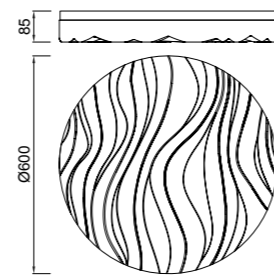

REF.5040R DIMMABLE Plafón - Ceiling Lamp

LED 60W 3000-6500K 4500lm - 220/240V

Blanco - White

Difusor Acrílico - Acrylic Diffuser

3000-6500K