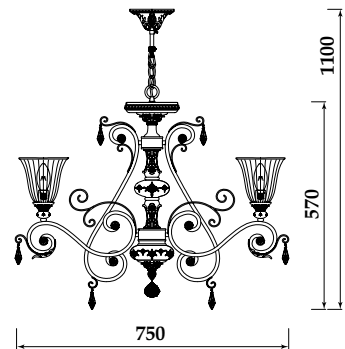

# SYMPHONY

**FR1333-08-G**

1 x E14 60W  
color: Cream gold

**FR1333-06-G**

8 x E14 60W  
color: Cream gold

2 in 1

**FR1333-01-G**

6 x E14 60W  
color: Cream gold