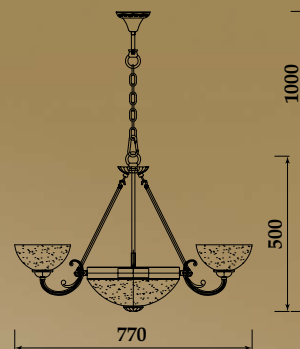

FR1012-09-R

9 x E27 60W
color: Bronze

2 in 1

HERBERT