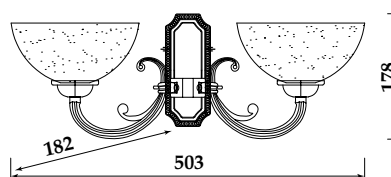

FR1012-02-R

2 x E27 60W
color: Bronze