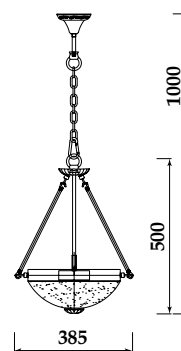

FR1012-03-R

3 x E27 60W
color: Bronze