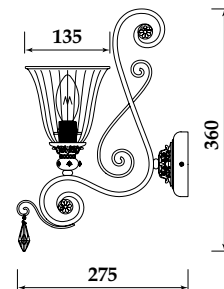

FR1333-01-G

6 x E14 60W
color: Cream gold

2 in 1