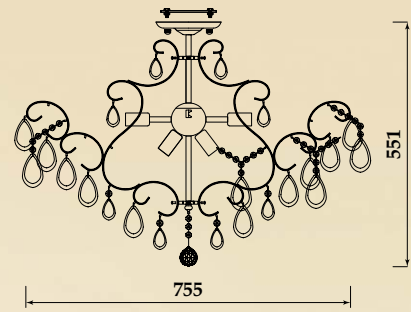

FR302-09-R

9 x E14 40W
color: Cream gold

■ CHABROL