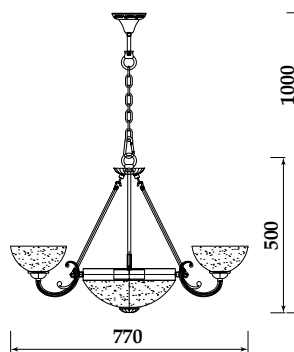

1 x E27 60W  
color: White gold

FR1012-09-R

9 x E27 60W  
color: Bronze

2 in 1

HERBERT

**FR1012-06-R**

6 x E27 60W  
color: Bronze

2 in 1